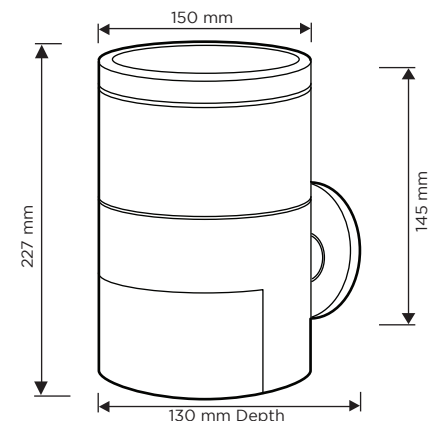

TIME LED is part of Pitacs Limited

Bradbourne Point, Bradbourne Drive, Tilbrook, Milton Keynes, Buckinghamshire MK7 8AT
T: +44 (0)1908 271155 F: +44 (0)1908 640017 E: info@timeled.co.uk W: www.timeled.co.uk

October 2019