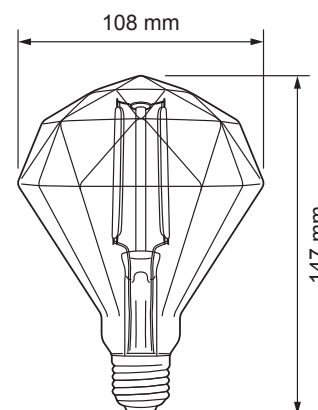

TIME LED is part of Pitacs Limited

Bradbourne Point, Bradbourne Drive, Tilbrook, Milton Keynes, Buckinghamshire MK7 8AT
T: +44 (0)1908 271155 F: 01908 640017 E: info@timeled.co.uk W: www.timeled.co.uk