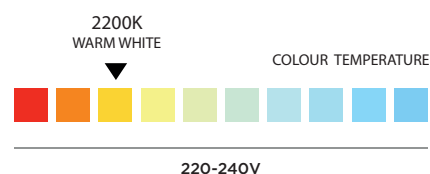

4W COB Antik Diamond LED Filament Lamp

SPECIFICATION SHEET

PRODUCT CODE: 769386

The Antik Diamond shaped Lamp offers the perfect decorative touch. With a geometric design and golden tinted glass which radiates the beautiful warm light, it is ideal for domestic and hospitality areas to embellish interiors. The on-trend minimalistic style boasts the latest LED filaments with a lifespan of 15,000 hours. The antik ES screw lamps are very versatile and can be used with a lampshade or pendant - as a decorative feature or relaxing main light.

SPECIFICATION

Product code	769386
Fitting	ES Edison screw (E27)
Bulb shape	Diamond
Wattage	4W
Equivalent wattage	25W
Lumens	340lm±10%
Ra	80
Dimmable	No
Beam Angle	360°
Diameter	108mm
Height	147mm
Net Weight	0.33/Kg
Lifespan	15,000 hours
Warranty	2 Year Manufacturer's Guarantee
Energy consumption	4kw/h
Input frequency	50Hz
Voltage	220-240V
Energy rating	A+
Material	Glass
Product Colour	Gold
Packaging	Full colour box
IP Rating	IP20

OPTICAL TEST PARAMETERS

Voltage	220-240V
Current	33-38mA
Power	4W
CCT	2000-2600K
Ra	80
Lumens	340lm
Lumens per watt	85lm/w
Colour tolerance	<6
Power factor	0.4

TIME LED is part of Pitacs Limited

Bradbourne Point, Bradbourne Drive, Tilbrook, Milton Keynes, Buckinghamshire MK7 8AT
T: +44 (0)1908 271155 F: 01908 640017 E: info@timeled.co.uk W: www.timeled.co.uk