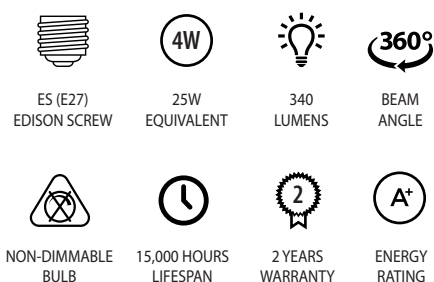

### SPECIFICATION SHEET

PRODUCT CODE: 769386

The Antik Diamond shaped Lamp offers the perfect decorative touch. With a geometric design and golden tinted glass which radiates the beautiful warm light, it is ideal for domestic and hospitality areas to embellish interiors. The on-trend minimalistic style boasts the latest LED filaments with a lifespan of 15,000 hours. The antik ES screw lamps are very versatile and can be used with a lampshade or pendant - as a decorative feature or relaxing main light.

### SPECIFICATION

Product code	769386
Fitting	ES Edison screw (E27)
Bulb shape	Diamond
Wattage	4W
Equivalent wattage	25W
Lumens	340lm±10%
Ra	80
Dimmable	No
Beam Angle	360°
Diameter	108mm
Height	147mm
Net Weight	0.33/Kg
Lifespan	15,000 hours
Warranty	2 Year Manufacturer's Guarantee
Energy consumption	4kw/h
Input frequency	50Hz
Voltage	220-240V
Energy rating	A+
Material	Glass
Product Colour	Gold
Packaging	Full colour box
IP Rating	IP20

### OPTICAL TEST PARAMETERS

Voltage	220-240V
Current	33-38mA
Power	4W
CCT	2000-2600K
Ra	80
Lumens	340lm
Lumens per watt	85lm/w
Colour tolerance	<6
Power factor	0.4

TIME LED is part of Pitacs Limited

Bradbourne Point, Bradbourne Drive, Tilbrook, Milton Keynes, Buckinghamshire MK7 8AT  
 T: +44 (0)1908 271155 F: 01908 640017 E: info@timeled.co.uk W: www.timeled.co.uk