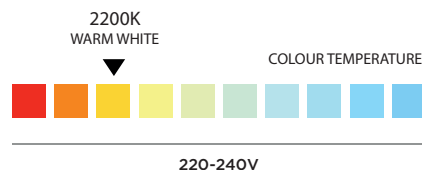

4W COB Antik Globe LED Filament Lamp

SPECIFICATION SHEET

PRODUCT CODE: 769379

The decorative Antik Globe shaped lamp in a gold finish will add a creative design feature to any area. With the effect from the golden tinted glass and twisted design, the light creates a rich and decadent ambience. With all the retro charm and latest LED filament design, the globe is complete with a lifespan of 15,000 hours. The 120mm diameter lamp is ideal for use in large open fittings where the lamp is visible. The antik ES screw lamps are very versatile and can be used with a lampshade or pendant

- as a decorative feature or relaxing main light.

SPECIFICATION

Product code	769379
Fitting	ES Edison screw (E27)
Bulb shape	Round
Wattage	4W
Equivalent wattage	25W
Lumens	340lm±10%
Ra	80
Dimmable	No
Beam Angle	360°
Diameter	120mm
Height	175mm
Net Weight	0.38/Kg
Lifespan	15,000 hours
Warranty	2 Year Manufacturer's Guarantee
Energy consumption	4kw/h
Input frequency	50Hz
Voltage	220-240V
Energy rating	A+
Material	Glass
Product Colour	Gold
Packaging	Full colour box
IP Rating	IP20

OPTICAL TEST PARAMETERS

Voltage	220-240V
Current	33-38mA
Power	4W
CCT	2000-2600K
Ra	80
Lumens	340lm
Lumens per watt	85lm/w
Colour tolerance	<6
Power factor	0.4

TIME LED is part of Pitacs Limited

Bradbourne Point, Bradbourne Drive, Tilbrook, Milton Keynes, Buckinghamshire MK7 8AT
T: +44 (0)1908 271155 F: 01908 640017 E: info@timeled.co.uk W: www.timeled.co.uk