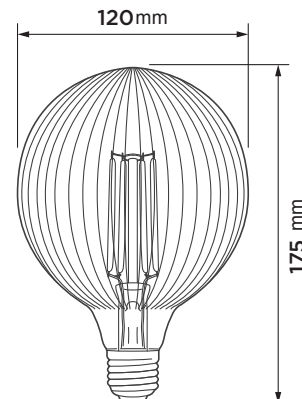

4W COB Antik Globe LED Filament Lamp

SPECIFICATION SHEET

PRODUCT CODE: 769379

The decorative Antik Globe shaped lamp in a gold finish will add a creative design feature to any area. With the effect from the golden tinted glass and twisted design, the light creates a rich and decadent ambience. With all the retro charm and latest LED filament design, the globe is complete with a lifespan of 15,000 hours. The 120mm diameter lamp is ideal for use in large open fittings where the lamp is visible. The antik ES screw lamps are very versatile and can be used with a lampshade or pendant

- as a decorative feature or relaxing main light.

SPECIFICATION

Product code	769379
Fitting	ES Edison screw (E27)
Bulb shape	Round
Wattage	4W
Equivalent wattage	25W
Lumens	340lm±10%
Ra	80
Dimmable	No
Beam Angle	360°
Diameter	120mm
Height	175mm
Net Weight	0.38/Kg
Lifespan	15,000 hours
Warranty	2 Year Manufacturer's Guarantee
Energy consumption	4kw/h
Input frequency	50Hz
Voltage	220-240V
Energy rating	A+
Material	Glass
Product Colour	Gold
Packaging	Full colour box
IP Rating	IP20

OPTICAL TEST PARAMETERS

Voltage	220-240V
Current	33-38mA
Power	4W
CCT	2000-2600K
Ra	80
Lumens	340lm
Lumens per watt	85lm/w
Colour tolerance	<6
Power factor	0.4

TIME LED is part of Pitacs Limited

Bradbourne Point, Bradbourne Drive, Tilbrook, Milton Keynes, Buckinghamshire MK7 8AT
T: +44 (0)1908 271155 F: 01908 640017 E: info@timeled.co.uk W: www.timeled.co.uk