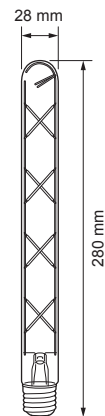

4W Antik Tube LED Filament Lamp

SPECIFICATION SHEET

PRODUCT CODE: 769393

This Antik Tube LED lamp creates an eye catching ambience for your home or commercial space. The cross style filaments produce a warm white glow, creating a contemporary or steampunk décor. The tube design has a minimalistic style and a lifespan of 15,000 hours. The antik ES screw lamps are very versatile and can be used with a lampshade or pendant - as a decorative feature or relaxing main light.

SPECIFICATION

Product code	769393
Fitting	ES Edison screw (E27)
Bulb shape	Tube
Wattage	4W
Equivalent wattage	25W
Lumens	340lm±10%
Ra	80
Dimmable	No
Beam Angle	360°
Diameter	28mm
Height	280mm
Net Weight	0.11/Kg
Lifespan	15,000 hours
Warranty	2 Year Manufacturer's Guarantee
Energy consumption	4kw/h
Input frequency	50Hz
Voltage	220-240V
Energy rating	A+
Material	Glass
Product Colour	Gold
Packaging	Full colour box
IP Rating	IP20

OPTICAL TEST PARAMETERS

Voltage	220-240V
Current	33-38mA
Power	4W
CCT	2000-2600K
Ra	80
Lumens	340lm
Lumens per watt	85lm/w
Colour tolerance	<6
Power factor	0.4

TIME LED is part of Pitacs Limited

Bradbourne Point, Bradbourne Drive, Tilbrook, Milton Keynes, Buckinghamshire MK7 8AT
 T: +44 (0)1908 271155 F: 01908 640017 E: info@timeled.co.uk W: www.timeled.co.uk