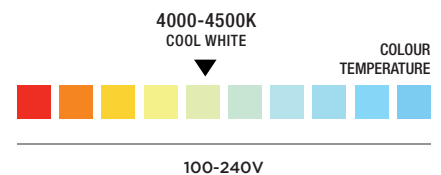

STELLAR 6.5W ADJUSTABLE LED DOWNLIGHT

SPECIFICATION SHEET

PRODUCT CODE: 769416

Brighten up your space with this Adjustable LED downlight bezel in gloss white. Designed so the standard size SMD LED bulb can be tilted for preference, the circular design has a 38° beam angle and IP20.

Create a modern look in your kitchen, living room and hallway with this fast and efficient screw to fit installation. The downlight projects up to 500 lumens of cool white light. Supplied with a driver and a lifespan of 15,000 hours. Bulbs are not included.

SPECIFICATION

Product code	769416
Fitting	Downlight
Bulb Shape	SMD
Wattage	6.5W
Equivalent wattage	52W
Lumens	500lm
Ra	80
Dimmable	No
Beam Angle	120°
Diameter	Ø90mm
Height	45mm
Lifespan	15,000 hours
Warranty	2 Years
Energy consumption	6.5kWh/1000h
Input Frequency	50Hz
Voltage	100-240V
Energy rating	A+
Material	PPT body (Aluminum inside)
Packaging	White Box + Colour Label
IP Rating	IP20

OPTICAL TEST PARAMETERS

Voltage	100-240V
Current	0.05mA
Power	6.5W
CCT	4000-4500K
Ra	80
Lumens	500lm
Lumens per watt	80lm/W
Colour tolerance	<6
Power factor	0.5

TIME LED is part of Pitacs Limited

Bradbourne Point, Bradbourne Drive, Tilbrook, Milton Keynes, Buckinghamshire MK7 8AT
 T: +44 (0)1908 271155 F: +44 (0)1908 640017 E: info@timeled.co.uk W: www.timeled.co.uk