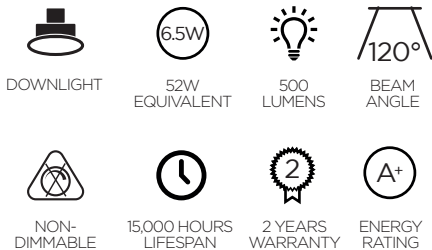

STELLAR 6.5W ADJUSTABLE LED DOWNLIGHT

SPECIFICATION SHEET

PRODUCT CODE: 769416

Brighten up your space with this Adjustable LED downlight bezel in gloss white. Designed so the standard size SMD LED bulb can be tilted for preference, the circular design has a 38° beam angle and IP20.

Create a modern look in your kitchen, living room and hallway with this fast and efficient screw to fit installation. The downlight projects up to 500 lumens of cool white light. Supplied with a driver and a lifespan of 15,000 hours. Bulbs are not included.

SPECIFICATION

Product code	769416
Fitting	Downlight
Bulb Shape	SMD
Wattage	6.5W
Equivalent wattage	52W
Lumens	500lm
Ra	80
Dimmable	No
Beam Angle	120°
Diameter	Ø90mm
Height	45mm
Lifespan	15,000 hours
Warranty	2 Years
Energy consumption	6.5kWh/1000h
Input Frequency	50Hz
Voltage	100-240V
Energy rating	A+
Material	PPT body (Aluminum inside)
Packaging	White Box + Colour Label
IP Rating	IP20

OPTICAL TEST PARAMETERS

Voltage	100-240V
Current	0.05mA
Power	6.5W
CCT	4000-4500K
Ra	80
Lumens	500lm
Lumens per watt	80lm/W
Colour tolerance	<6
Power factor	0.5

TIME LED is part of Pitacs Limited

Bradbourne Point, Bradbourne Drive, Tilbrook, Milton Keynes, Buckinghamshire MK7 8AT
 T: +44 (0)1908 271155 F: +44 (0)1908 640017 E: info@timeled.co.uk W: www.timeled.co.uk