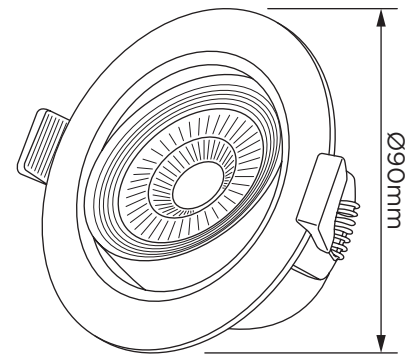

TIME LED is part of Pitacs Limited

Bradbourne Point, Bradbourne Drive, Tilbrook, Milton Keynes, Buckinghamshire MK7 8AT
T: +44 (0)1908 271155 F: +44 (0)1908 640017 E: info@timeled.co.uk W: www.timeled.co.uk