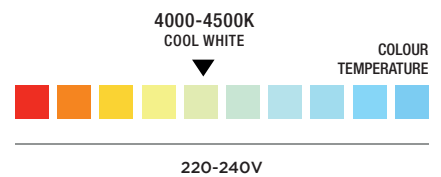

DOWN LIGHT

10W = 80W

700 LUMENS

DIMMABLE

DOWNLIGHT

80W EQUIVALENT

700 LUMENS

110° BEAM ANGLE

DIMMABLE

15,000 HOURS LIFESPAN

2 YEARS WARRANTY

ENERGY RATING

SPECIFICATION

Product code	769515
Fitting	Downlight
Bulb Shape	SMD
Wattage	10W
Equivalent wattage	80W
Lumens	700lm
Ra	80
Dimmable	Yes
Beam Angle	110°
Diameter	Ø110mm
Height	55mm
Lifespan	15,000 hours
Warranty	2 Years
Energy consumption	10kWh/1000h
Input Frequency	50Hz
Voltage	220-240V
Energy rating	A+
Material	PBT Body (Aluminium Inside)
Packaging	White Box + Colour Label
IP Rating	IP44

OPTICAL TEST PARAMETERS

Voltage	220-240V
Current	0.05mA
Power	10.1W
CCT	4000-4500K
Ra	80
Lumens	700lm
Lumens per watt	66.34lm/W
Colour tolerance	<6
Power factor	0.5

TIME LED is part of Pitacs Limited

Bradbourne Point, Bradbourne Drive, Tilbrook, Milton Keynes, Buckinghamshire MK7 8AT
T: +44 (0)1908 271155 F: +44 (0)1908 640017 E: info@timeled.co.uk W: www.timeled.co.uk