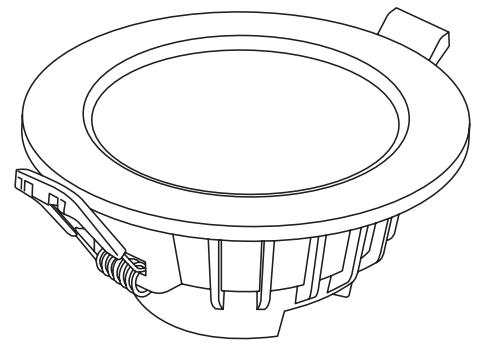

OPTICAL TEST PARAMETERS

Voltage	220-240V
Current	0.05mA
Power	10.1W
CCT	4000-4500K
Ra	80
Lumens	700lm
Lumens per watt	66.34lm/W
Colour tolerance	<6
Power factor	0.5