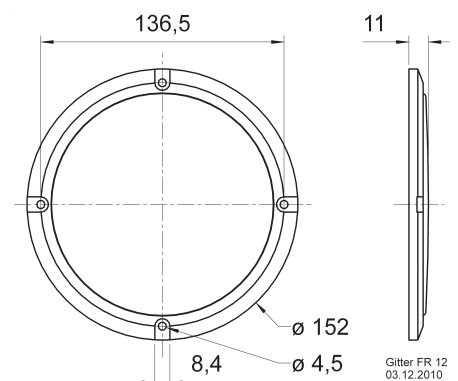

Protective grille made of black painted metal. Decoration ring made of black plastics.
Can be supplied painted in other colours on request.

Passend für/Suitable for: FR 12

Gitter FR 12
03.12.2010

Art. No. 4744 Gitter / Grille 10 PL