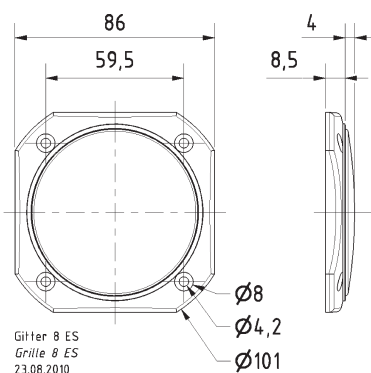

Schutzgitter aus schwarz lackiertem Metall. Zierring aus schwarzem Kunststoff.
Auf Anfrage auch in anderen Farben lackiert erhältlich.

- Kunststoff: PC-110 (UL 94: V-2)

Protective grille Protective grille made of black painted metal. Decoration ring made of black plastics.
Can be supplied painted in other colours on request.

- Plastics: PC-110 (UL 94: V-2)

Passend für/Suitable for:
F 8 SC, FR 8, FR 8 JS, FRS 8 M, FRS 8