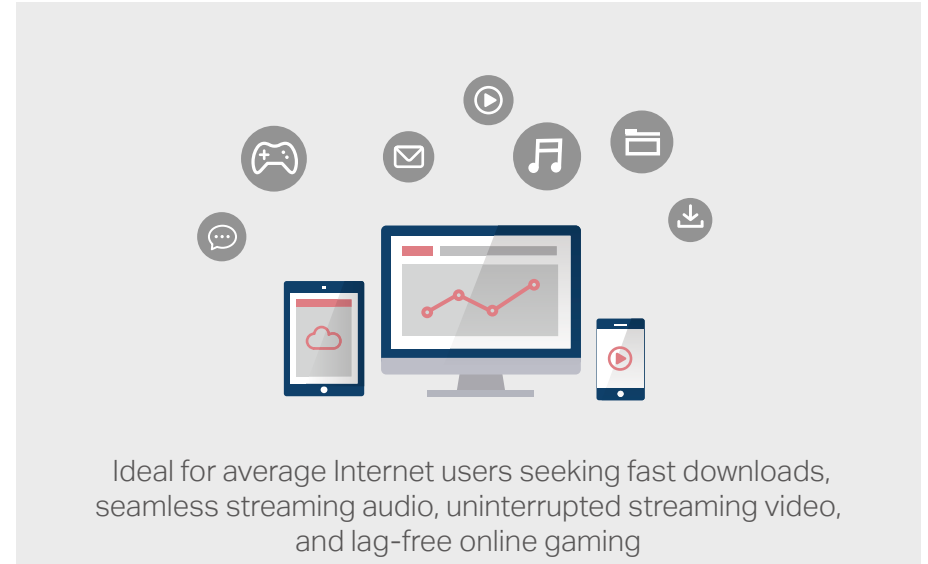

AC1900 Whole Home Mesh Wi-Fi System

Model: Halo H50G

Seamless Coverage up to
6000ft² | **550**m²

// Highlights

- One Unified Network - Run a single home network with one Wi-Fi name and password
- Seamless Roaming - Choose the best signal and enjoy the best connections for all your devices†
- Gigabit Ports - 3× Gigabit ports per Halo unit for lightning-fast wired connections
- Easy App Control - Use the MERCUSYS App to quickly set up and manage your Wi-Fi

*The actual product may vary from the image

// Applications

Ideal for large homes with multiple rooms and multiple users

Ideal for average Internet users seeking fast downloads, seamless streaming audio, uninterrupted streaming video, and lag-free online gaming