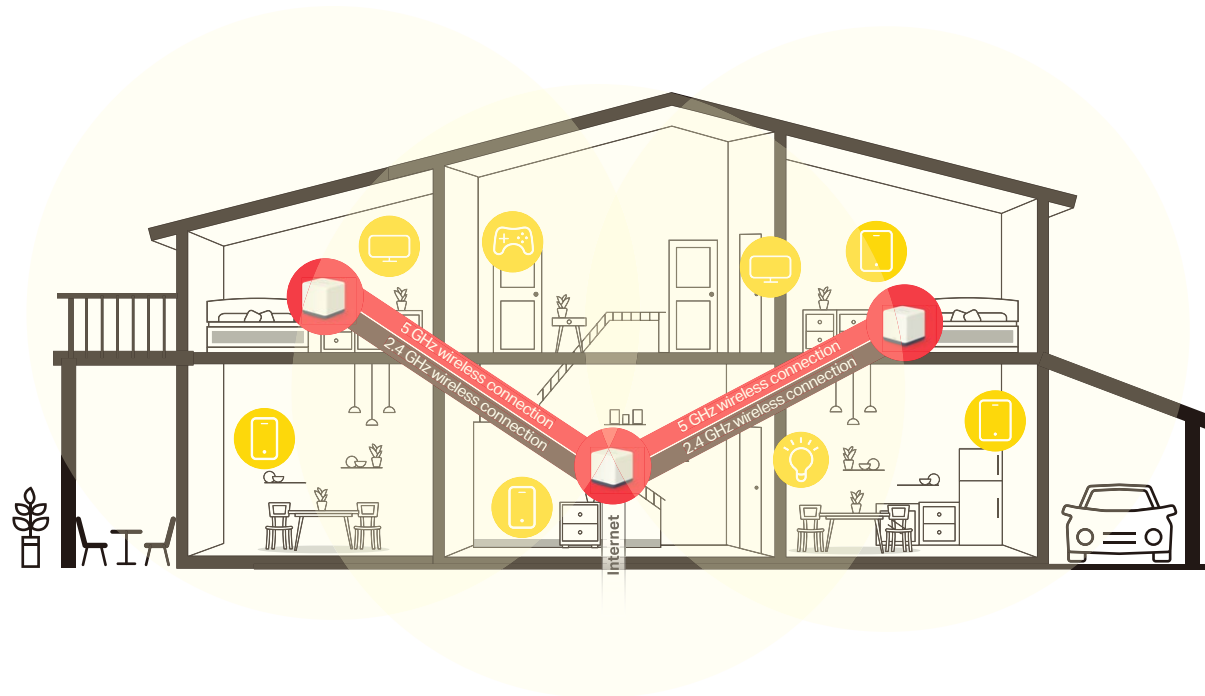

Expand Anytime

Expand Mesh Wi-Fi coverage anytime by simply adding more units from the Halo H series*

Connect over 100 Devices

Handle traffic even in high-density networks, delivering fast connections for over 100 devices

// A Whole Home Wi-Fi Solution

Halo works as a unified system to guarantee a strong Wi-Fi signal in every corner of your home. Mercusys Mesh Technology provides an incredibly fast and stable user experience when you walk around your home. Interruption and buffering will be a thing of the past.

Signals Never Drop

Seamless roaming intelligently connects devices to the Halo with the strongest signal and highest capacity. And Smart Connect helps to choose the best available band for each device. No more sudden signal drops or lagging Wi-Fi when you're roaming at home.†

Non-Stop Entertainment

Halo H50G harnesses the power of three separate AC1900 units, delivering whole home seamless Wi-Fi for over 100 devices. This ensures Halo keeps your phones, computers, and other IoT devices connected and operating at peak performance.