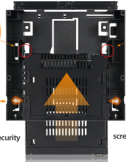

# FLEX-FIT Duo MB343SPO

5.25" Ext. Bay to 3.5" HDD/Device Bay  
+Ultra Slim ODD Bay Mounting Bracket

ICY DOCK®  
www.icydock.com

Fits Ultra Slim ODD

Fits 3.5" Hard Drive

Fits 3.5" Device  
(MB9935K-B)

Fits 3.5" Multimedia Device

Fits 3.5" Fan Controller

**INCLUDED**  
6 pin Slimline to  
15 pin SATA power cable

Supports 3.5" Device

Supports 3.5" HDD

Smart-Tip

Tool-less  
Installation

Optional  
screw for extra security

Optional  
screw for extra security

Fits 3.5" Device

**ONE-PIECE  
CONSTRUCTION**

## FLEX-FIT Duo MB343SPO Features & Specs

- \* Durable one piece, lightweight construction
- \* Compatible with any standard 5.25" external drive bay
- \* Fits 1 x 3.5" device / hard drive and 1 x Ultra-Slim ODD
- \* Snap-off front panel dust covers for 3.5" bay and Ultra-Slim ODD bay
- \* Advanced device guiding system for smooth device / drive installation
- \* Smart-Tip locking mechanism for screw-less 3.5" device installation
- \* Mounting screw holes for 3.5" HDD and Ultra-Slim ODD installation
- \* 6 pin Slimline to 15 pin SATA power cable included
- \* Compatible with any standard 3.5" HDD, 3.5" device, and Ultra-Slim ODD.