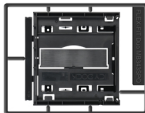

# FLEX-FIT Duo MB343SPO

5.25" Ext. Bay to 3.5" HDD/Device Bay  
+Ultra Slim ODD Bay Mounting Bracket

ICY DOCK®  
www.icydock.com

Fits Ultra Slim ODD

Fits 3.5" Hard Drive

Fits 3.5" Device  
(MB9935K-B)

Fits 3.5" Multimedia Device

Fits 3.5" Fan Controller

**INCLUDED**  
6 pin Slimline to  
15 pin SATA power cable

Supports 3.5" Device

Supports 3.5" HDD

Smart-Tip

Tool-less  
Installation

Optional  
screw for extra security

Optional  
screw for extra security

## FLEX-FIT Duo MB343SPO Features & Specs

- \* Durable one piece, lightweight construction
- \* Compatible with any standard 5.25" external drive bay
- \* Fits 1 x 3.5" device / hard drive and 1 x Ultra-Slim ODD
- \* Snap-off front panel dust covers for 3.5" bay and Ultra-Slim ODD bay
- \* Advanced device guiding system for smooth device / drive installation
- \* Smart-Tip locking mechanism for screw-less 3.5" device installation
- \* Mounting screw holes for 3.5" HDD and Ultra-Slim ODD installation
- \* 6 pin Slimline to 15 pin SATA power cable included
- \* Compatible with any standard 3.5" HDD, 3.5" device, and Ultra-Slim ODD.

Model Number	MB343SPO
Color	Black
Drive Fit	1 x 3.5" device or hard drive
	1 x Ultra Slim ODD(9.5mm)
Device Fit	1 x external 5.25" half height device bay
Material	Plastic
Dimension (L x W x H)	148.8 x 145.8 x 41.3mm
Weight	97.6g
Package Contents	Device, User Manual, Screws