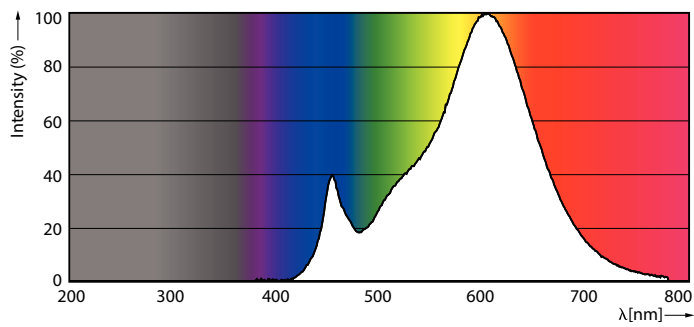

LEDcandle CorePro 7W B38 E14 827 FR-POC

LEDcandle CorePro 7W B38 E14 827-GUL