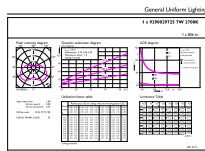

LEDcandle CorePro 7W B38 E14 827-GUL