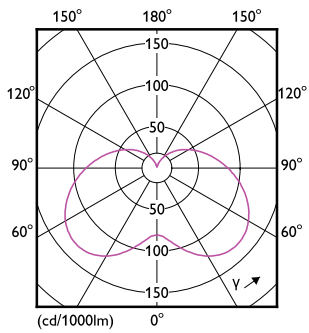

Photometric data

LEDcandle CorePro B38 7W E14 827 FR-LDD