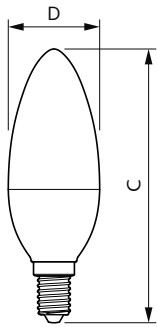

CorePro LEDcandle

SAP numerator – quantity per pack	1
Numerator – packs per outer box	10
SAP material	929002972502

SAP net weight (piece)	0.053 kg

Dimensional drawing

Candle B38 7-60W 806lm 2700K E14 ND FR

Product	D	C
CorePro LEDcandle ND 7-60W E14 827 B38 FR	38 mm	114 mm