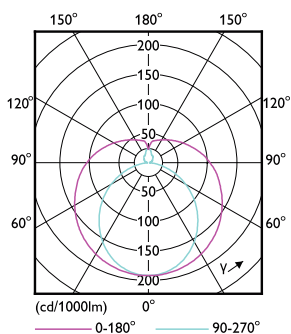

Product data

General Information		Operating and Electrical	
Cap base	G5 [G5]	Input frequency	50 to 60 Hz
EU RoHS compliant	Yes	Power (Rated) (Nom)	20 W
Nominal lifetime (nom.)	50000 h	Lamp current (nom.)	99 mA
Switching cycle	200,000X	Starting time (nom.)	0.5 s
	Sphere	Warm-up time to 60% light (nom.)	0.5 s
		Power factor (nom.)	0.92
		Voltage (Nom)	220-240 V
Light Technical		Temperature	
Colour Code	830 [CCT of 3,000 K]	T-ambient (max.)	45 °C
Beam Angle (Nom)	200 °	T-ambient (min.)	-20 °C
Luminous flux (nom.)	2800 lm	T storage (max.)	65 °C
Colour designation	White (WH)	T storage (min.)	-40 °C
Correlated Colour Temperature (Nom)	3000 K	T-Case maximum (nom.)	75 °C
Luminous efficacy (rated) (nom.)	140.00 lm/W		
Colour consistency	<6		
Colour rendering index (nom.)	80		
LLMF at end of nominal lifetime (nom.)	70 %		

Energy Efficiency Class	D
Energy-saving product	Yes
Approval marks	RoHS compliance CE marking KEMA Keur certificate

Energy consumption kWh/1,000 hours	20 kWh
	467354

Product Data

Full product code	871951433437300
Order product name	MASTER LEDtube 1500mm HE 20W 830 T5 EU
EAN/UPC – product	8719514334373
Order code	33437300
SAP numerator – quantity per pack	1
Numerator – packs per outer box	10
SAP material	929002421202
SAP net weight (piece)	0.176 kg

Dimensional drawing

Master LEDtube 1500mm 20W830 G5 EU

Product	D1	D2	A1	A2	A3
MASTER LEDtube 1500mm HE 20W 830 T5 EU	15.8 mm	19 mm	1449 mm	1454.9 mm	1463.2 mm

Photometric data

LEDtube MAS 8W G5 1000lm

LEDtube MAS 20W G5 2800lm 830