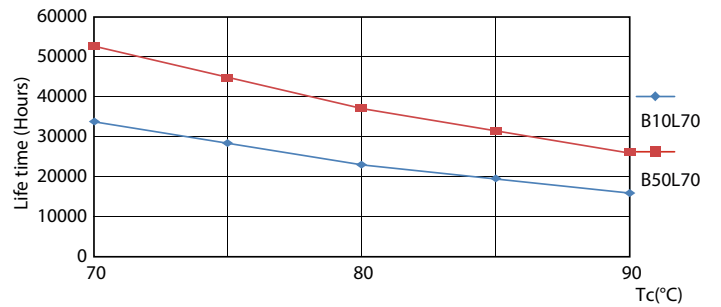

Product data

General Information		Operating and Electrical	
Cap base	G5 [G5]	Input frequency	50 to 60 Hz
EU RoHS compliant	Yes	Power (Rated) (Nom)	20 W
Nominal lifetime (nom.)	50000 h	Lamp current (nom.)	99 mA
Switching cycle	200,000X	Starting time (nom.)	0.5 s
	Sphere	Warm-up time to 60% light (nom.)	0.5 s
		Power factor (nom.)	0.92
		Voltage (Nom)	220-240 V
Light Technical		Temperature	
Colour Code	830 [CCT of 3,000 K]	T-ambient (max.)	45 °C
Beam Angle (Nom)	200 °	T-ambient (min.)	-20 °C
Luminous flux (nom.)	2800 lm	T storage (max.)	65 °C
Colour designation	White (WH)	T storage (min.)	-40 °C
Correlated Colour Temperature (Nom)	3000 K	T-Case maximum (nom.)	75 °C
Luminous efficacy (rated) (nom.)	140.00 lm/W		
Colour consistency	<6		
Colour rendering index (nom.)	80		
LLMF at end of nominal lifetime (nom.)	70 %		

MASTER LEDtube Mains T5

Photometric data

LEDtube MAS 16,5W G5 2300lm 830

Lifetime

LEDtube 50K-LED

LEDtube MAS 1 26W 50K LifetimeVsTc-LED

LEDtube MAS 1 26W 50K FailureRate-LED

LEDtube MAS G3 20W 50K LumenVsTc-LMP