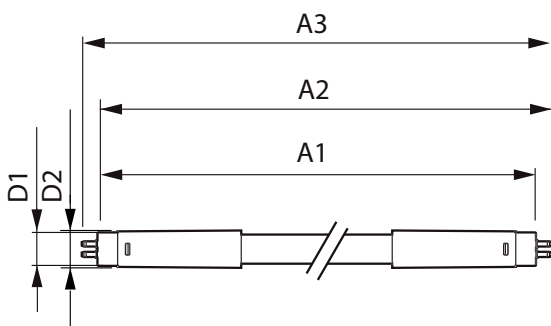

Product data

General Information		Operating and Electrical	
Cap base	G5 [G5]	Input frequency	50 to 60 Hz
EU RoHS compliant	Yes	Power (Rated) (Nom)	20 W
Nominal lifetime (nom.)	50000 h	Lamp current (nom.)	99 mA
Switching cycle	200,000X	Starting time (nom.)	0.5 s
	Sphere	Warm-up time to 60% light (nom.)	0.5 s
		Power factor (nom.)	0.92
		Voltage (Nom)	220-240 V
Light Technical		Temperature	
Colour Code	830 [CCT of 3,000 K]	T-ambient (max.)	45 °C
Beam Angle (Nom)	200 °	T-ambient (min.)	-20 °C
Luminous flux (nom.)	2800 lm	T storage (max.)	65 °C
Colour designation	White (WH)	T storage (min.)	-40 °C
Correlated Colour Temperature (Nom)	3000 K	T-Case maximum (nom.)	75 °C
Luminous efficacy (rated) (nom.)	140.00 lm/W		
Colour consistency	<6		
Colour rendering index (nom.)	80		
LLMF at end of nominal lifetime (nom.)	70 %		

MASTER LEDtube Mains T5

Controls and Dimming

Dimmable	No
----------	----

Mechanical and Housing

Lamp Finish	Frosted
Bulb material	Glass
Product length	1500 mm
Bulb shape	Tube, double-ended

Approval and Application

Energy Efficiency Class	D
Energy-saving product	Yes
Approval marks	RoHS compliance CE marking KEMA Keur certificate

Energy consumption kWh/1,000 hours	20 kWh
	467354

Product Data

Full product code	871951433437300
Order product name	MASTER LEDtube 1500mm HE 20W 830 T5 EU
EAN/UPC – product	8719514334373
Order code	33437300
SAP numerator – quantity per pack	1
Numerator – packs per outer box	10
SAP material	929002421202
SAP net weight (piece)	0.176 kg

Dimensional drawing

Master LEDtube 1500mm 20W830 G5 EU

Product	D1	D2	A1	A2	A3
MASTER LEDtube 1500mm HE 20W 830 T5 EU	15.8 mm	19 mm	1449 mm	1454.9 mm	1463.2 mm

Photometric data

LEDtube MAS 8W G5 1000lm

LEDtube MAS 20W G5 2800lm 830