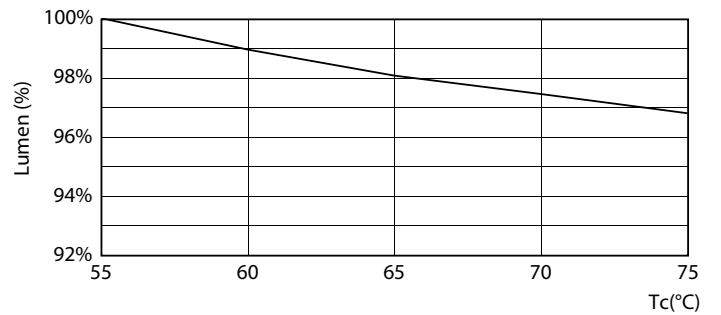

Product data

General Information		Operating and Electrical	
Cap base	G5 [G5]	Input frequency	50 to 60 Hz
EU RoHS compliant	Yes	Power (Rated) (Nom)	20 W
Nominal lifetime (nom.)	50000 h	Lamp current (nom.)	99 mA
Switching cycle	200,000X	Starting time (nom.)	0.5 s
	Sphere	Warm-up time to 60% light (nom.)	0.5 s
		Power factor (nom.)	0.92
		Voltage (Nom)	220-240 V
Light Technical		Temperature	
Colour Code	830 [CCT of 3,000 K]	T-ambient (max.)	45 °C
Beam Angle (Nom)	200 °	T-ambient (min.)	-20 °C
Luminous flux (nom.)	2800 lm	T storage (max.)	65 °C
Colour designation	White (WH)	T storage (min.)	-40 °C
Correlated Colour Temperature (Nom)	3000 K	T-Case maximum (nom.)	75 °C
Luminous efficacy (rated) (nom.)	140.00 lm/W		
Colour consistency	<6		
Colour rendering index (nom.)	80		
LLMF at end of nominal lifetime (nom.)	70 %		

MASTER LEDtube Mains T5

Photometric data

LEDtube MAS 16,5W G5 2300lm 830

Lifetime

LEDtube 50K-LED

LEDtube MAS 1 26W 50K LifetimeVsTc-LED

LEDtube MAS 1 26W 50K FailureRate-LED

LEDtube MAS G3 20W 50K LumenVsTc-LMP