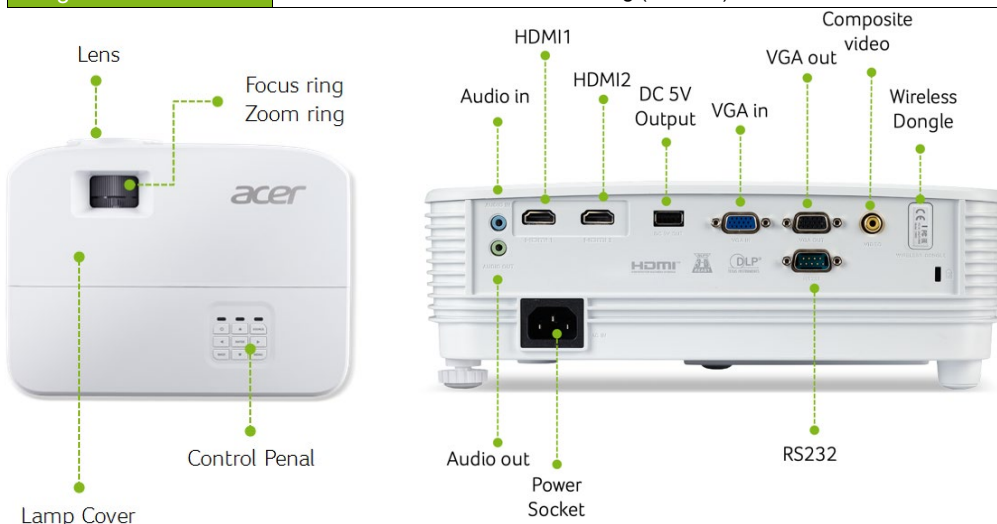

Enhanced usability

- 3W built-in speaker
- Wireless projection frees you from cable chaos (default)
- Hidden dongle design
- AC power on

Installation flexibility

- Auto Keystone correction
- Auto ceiling-mounted correction
- Top-loading lamp

Eco-friendly functionality

- Acer EcoProjection
- Lamp life up to 15,000 hours in ExtremeEco mode

P1157i

- Part Number: MR.JUU11.00M
- EAN Code 4710886672463

Model name	P1157i
Projection system	DLP™
Resolution	SVGA (800 x 600) Maximum WUXGA (1,920 x 1,200)
Brightness	4,500 ANSI Lumens (Standard), 3,200ANSI Lumens (ECO) (Compliant with ISO 21118 standard)
Aspect ratio	4:3 (Native), 16:9 (Supported)
Contrast ratio	Dynamic Black 20,000:1
Throw ratio	1.96 ~ 2.15 (50" @ 2 m)
Projection lens	F = 2.56 ~ 2.68, f = 22.0 mm ~ 24.1 mm Manual Zoom and Manual Focus
Keystone correction	+/-40° (Vertical, Manual & Auto)
Lamp life	5,000 Hours (Standard), 10,000 Hours (ECO), 15,000 Hours (ExtremeEco)
Noise level	31 dBA (Standard), 26 dBA (ECO)
Input interface	Analog RGB/Component Video (D-sub) x 1 Composite Video (RCA) x 1 HDMI1.4a(Video, Audio, HDCP1.4) x 2 PC Audio (Stereo mini jack) x 1 USB (Wireless dongle, Type A) x 1
Output interface	Analog RGB (D-sub) x 1, PC Audio (Stereo mini jack) x 1, DC Out (5V/1.5A, USB Type A) x 1
Control	RS232 (D-sub) x 1
Dimensions	299.5 x 220 x 105.1 mm (11.8" x 8.7"x 4.1", with feet)
Weight	2.4 Kg (5.29 lbs)

Standard Accessory

Optional Accessory

Brightness

4,500 lumens high brightness

4,500 lumens high brightness provides the ability to project crystal clear, vibrant images from a long distance on a large screen even in daytime indoors.