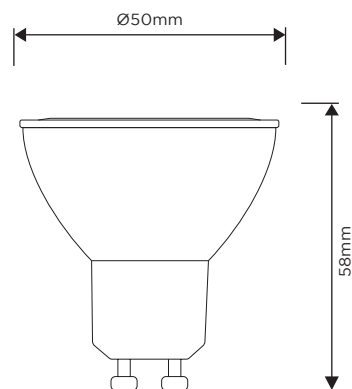

TIME LED®

CAPITAL 4W GU10 LED WARM WHITE NON-DIMMABLE BULB (X5)

SPECIFICATION SHEET

PRODUCT CODE: 757871

SPECIFICATION

Product Code	757871
Fitting	GU10
Wattage	4W
Equivalent Wattage	30W
Lumens	350lm
Ra	80
Dimmable	No
Beam Angle	120°
Diameter	Ø50mm
Height	58mm
Lifespan	25,000 hours
Warranty	3 Years
Energy Consumption	4kWh/1000h
Voltage	220-240V
Energy Rating	A+
Material	Aluminium + PC
Packaging	Full Colour Box
IP Rating	IP20
Colour Tolerance	<6
Power Factor	0.4
CCT	3000K