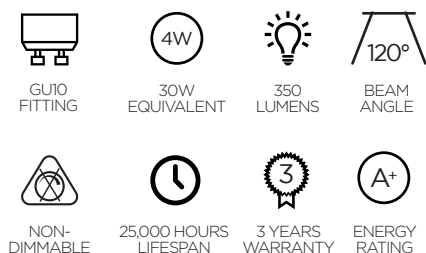

TIME LED®

CAPITAL 4W GU10 LED WARM WHITE NON-DIMMABLE BULB (X5)

SPECIFICATION SHEET

PRODUCT CODE: 757871

SPECIFICATION

Product Code	757871
Fitting	GU10
Wattage	4W
Equivalent Wattage	30W
Lumens	350lm
Ra	80
Dimmable	No
Beam Angle	120°
Diameter	Ø50mm
Height	58mm
Lifespan	25,000 hours
Warranty	3 Years
Energy Consumption	4kWh/1000h
Voltage	220-240V
Energy Rating	A+
Material	Aluminium + PC
Packaging	Full Colour Box
IP Rating	IP20
Colour Tolerance	<6
Power Factor	0.4
CCT	3000K