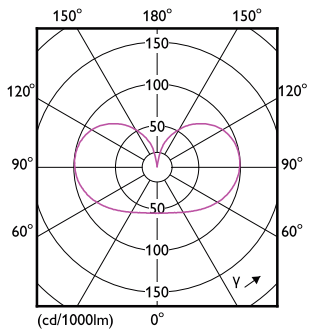

Photometric data

LEDbulb MAS SLR A60 7,2W E27 927 FR-LDD

LEDbulb MAS SLR 7,2W A60 E27 927 FR-GUL