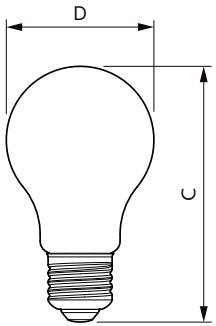

MASTER Glass LED bulbs

Bulb shape	A60 [A 60mm]
Approval and Application	
Energy Efficiency Class	D
Energy consumption kWh/1,000 hours	8 kWh
	453256
Product Data	
Full product code	871951432493000

Order product name	MAS LEDBulb DT7.2-75W E27 927 A60 FR G
EAN/UPC – product	8719514324930
Order code	32493000
SAP numerator – quantity per pack	1
Numerator – packs per outer box	10
SAP material	929003011302
SAP net weight (piece)	0.030 kg

Dimensional drawing

MAS LEDBulb DT7.2-75W E27 927 A60 FR G

Product	D	C
MAS LEDBulb DT7.2-75W E27 927 A60 FR G	60 mm	104 mm