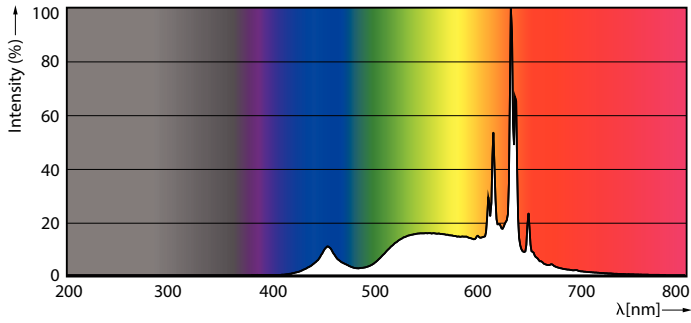

MASTER Glass LED bulbs

Photometric data

LEDbulb MAS SLR 7,2W A60 E27 927 CL-POC