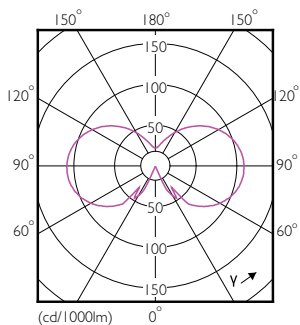

Dimensional drawing

CorePro LEDLuster ND 2.2-25W P45 E27 FRG

Product	D	C
CorePro LEDLuster ND 2.2-25W P45 E27 FRG	45 mm	78 mm

Photometric data

LEDbulb, Bulb A21 14W, 18W 2200-2700K

LEDbulb 25W E27 827 FR P45