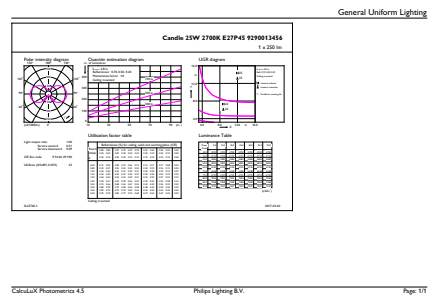

Dimensional drawing

CorePro LEDLuster ND 2.2-25W P45 E27 FRG

Product	D	C
CorePro LEDLuster ND 2.2-25W P45 E27 FRG	45 mm	78 mm

Photometric data

LEDbulb, Bulb A21 14W, 18W 2200-2700K

LEDbulb 25W E27 827 FR P45