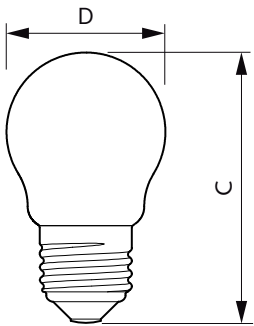

Temperature	
T-Case maximum (nom.)	36 °C

Controls and Dimming	
Dimmable	No

Mechanical and Housing	
Lamp Finish	Frosted
Bulb shape	P45 [P 45mm]

CorePro GLASS LED candles and lustres

Approval and Application

Dimensional drawing

CorePro LEDLuster ND 2.2-25W P45 E27 FRG

Product	D	C
CorePro LEDLuster ND 2.2-25W P45 E27 FRG	45 mm	78 mm

Photometric data

LEDbulb, Bulb A21 14W, 18W 2200-2700K

LEDbulb 25W E27 827 FR P45