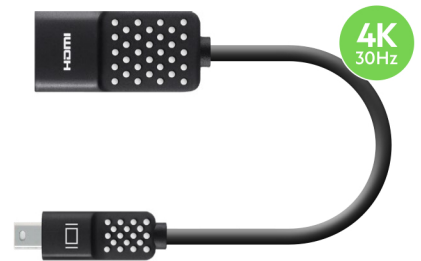

F3Y042qe

F2CD079bt