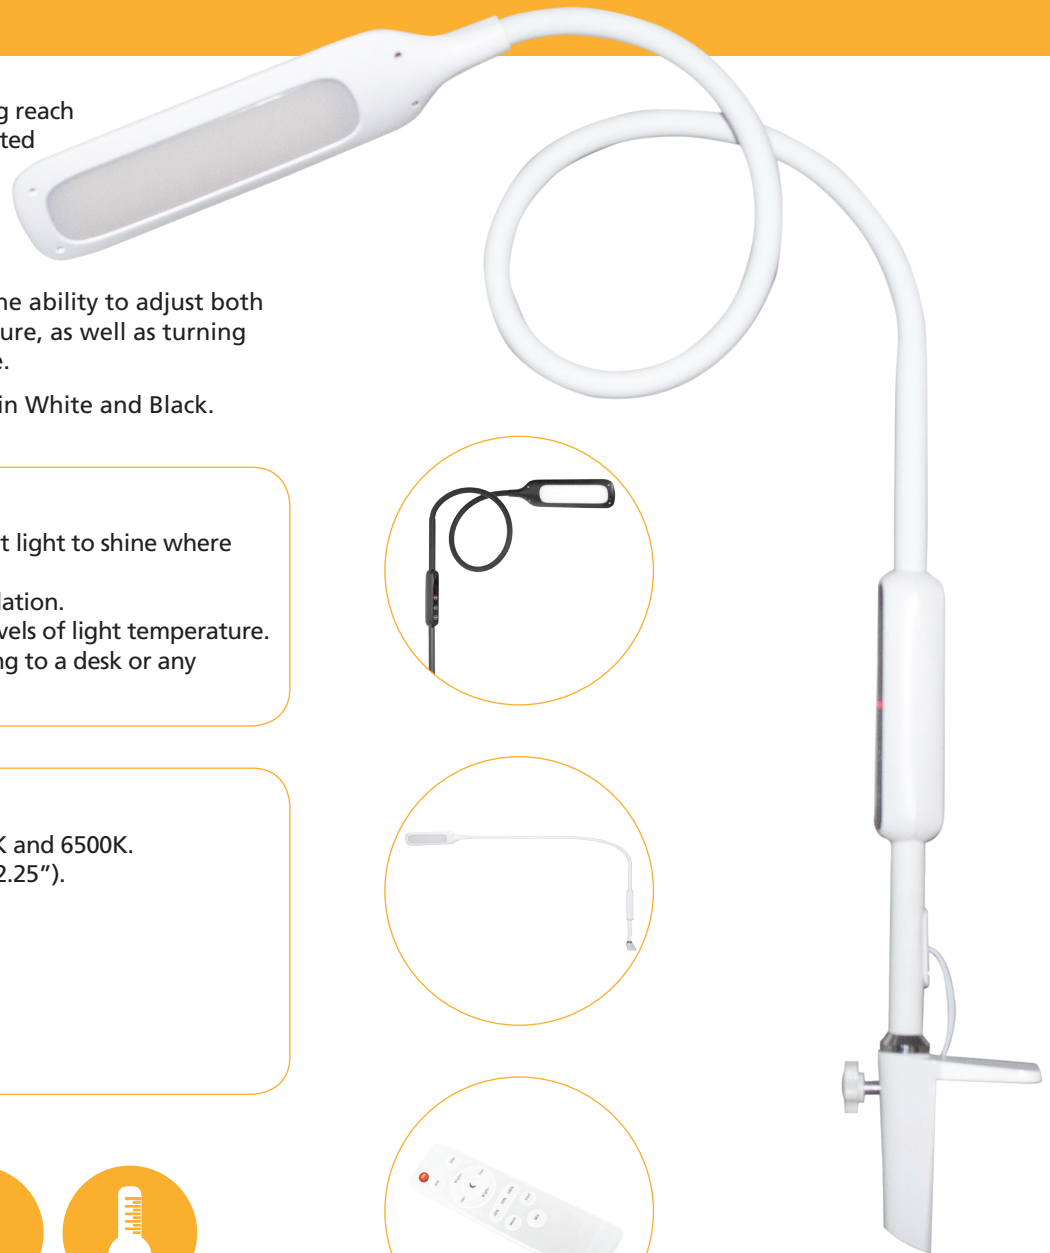

Lumina Desk Lamp

The Lumina Desk Lamp is a sturdy lamp with a flexible goose neck that clamps to the edge of a desk or any flat surface.

A modern design that provides a long reach when required but can easily be adjusted to a shorter length by bending the goose neck, making it ideal for crafters, mobile beauty, reading and users with low levels of vision.

FEATURES

- Flexible goose neck, enables bright light to shine where needed.
- Bright LEDs provide daylight simulation.
- 5-step dimmer, with 5 different levels of light temperature.
- Sturdy clamp included for attaching to a desk or any flat surface.

TECHNICAL DETAILS

- Colour temperature: 2800K, 4000K and 6500K.
- Head size: 21.5cm x 5.5cm (8.5" x 2.25").
- Maximum height: 111cm (43.75"),
Clamp depth: 5.7cm (2.25").
- Weight: 0.3kg.
- Cable length: 190cm (75").
- Colour: White & Black.
- Comes with a 2 year warranty.

5 brightness settings

Flexible gooseneck

Clamp fixing

Colour Temps 2800K, 4000K, 6500K

Telephone 0117 370 9995 Email sales@native-lighting.com
For more information visit www.native-lighting.com