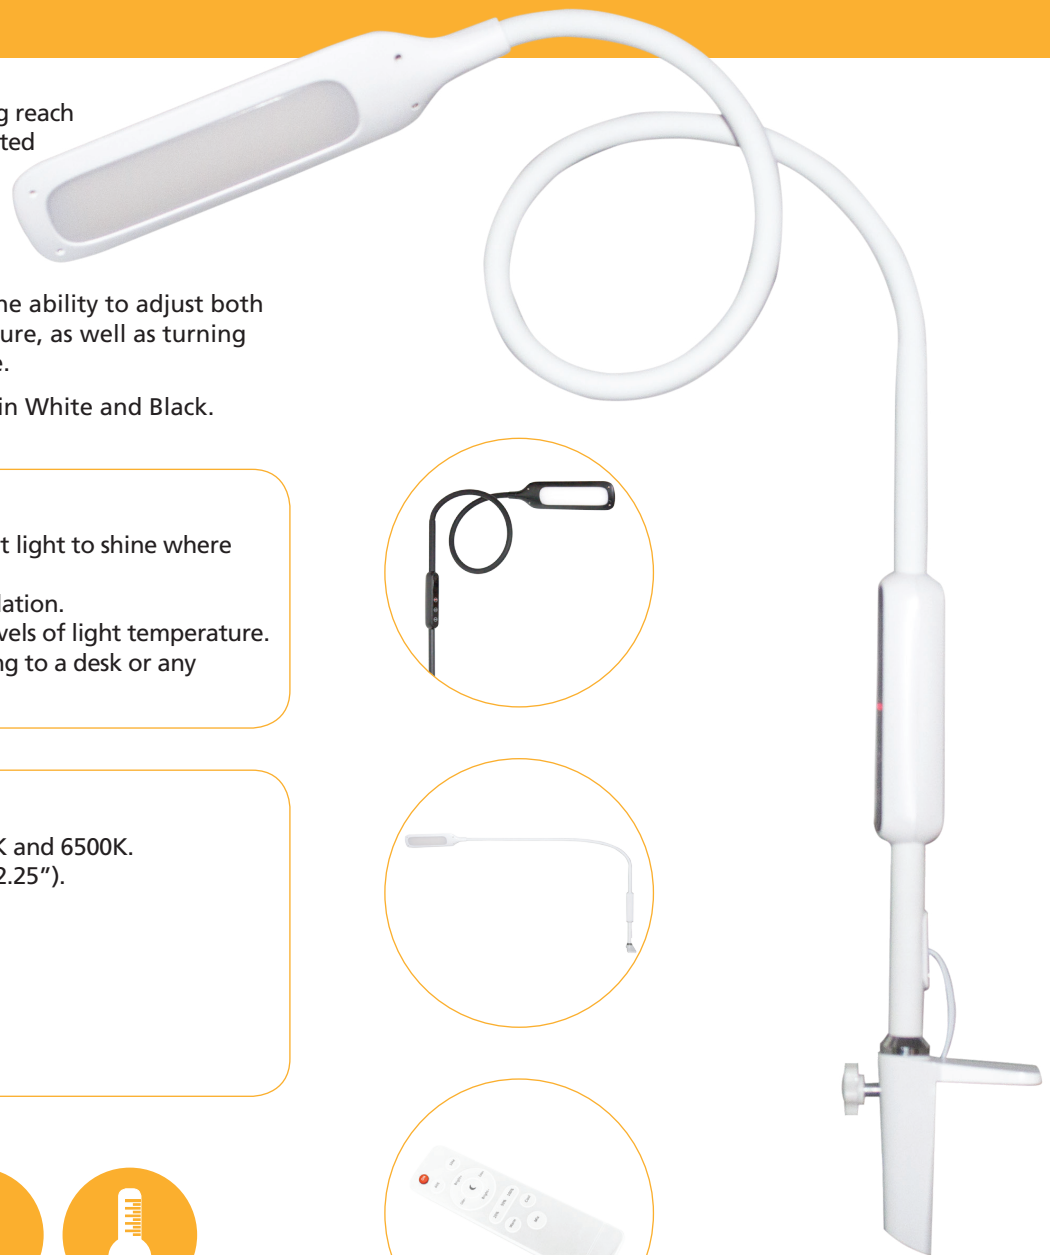

Lumina Desk Lamp

The Lumina Desk Lamp is a sturdy lamp with a flexible goose neck that clamps to the edge of a desk or any flat surface.

A modern design that provides a long reach when required but can easily be adjusted to a shorter length by bending the goose neck, making it ideal for crafters, mobile beauty, reading and users with low levels of vision.

FEATURES

- Flexible goose neck, enables bright light to shine where needed.
- Bright LEDs provide daylight simulation.
- 5-step dimmer, with 5 different levels of light temperature.
- Sturdy clamp included for attaching to a desk or any flat surface.

TECHNICAL DETAILS

- Colour temperature: 2800K, 4000K and 6500K.
- Head size: 21.5cm x 5.5cm (8.5" x 2.25").
- Maximum height: 111cm (43.75"),
Clamp depth: 5.7cm (2.25").
- Weight: 0.3kg.
- Cable length: 190cm (75").
- Colour: White & Black.
- Comes with a 2 year warranty.

5 brightness settings

Flexible gooseneck

Clamp fixing

Colour Temps 2800K, 4000K, 6500K

Telephone 0117 370 9995 Email sales@native-lighting.com
For more information visit www.native-lighting.com