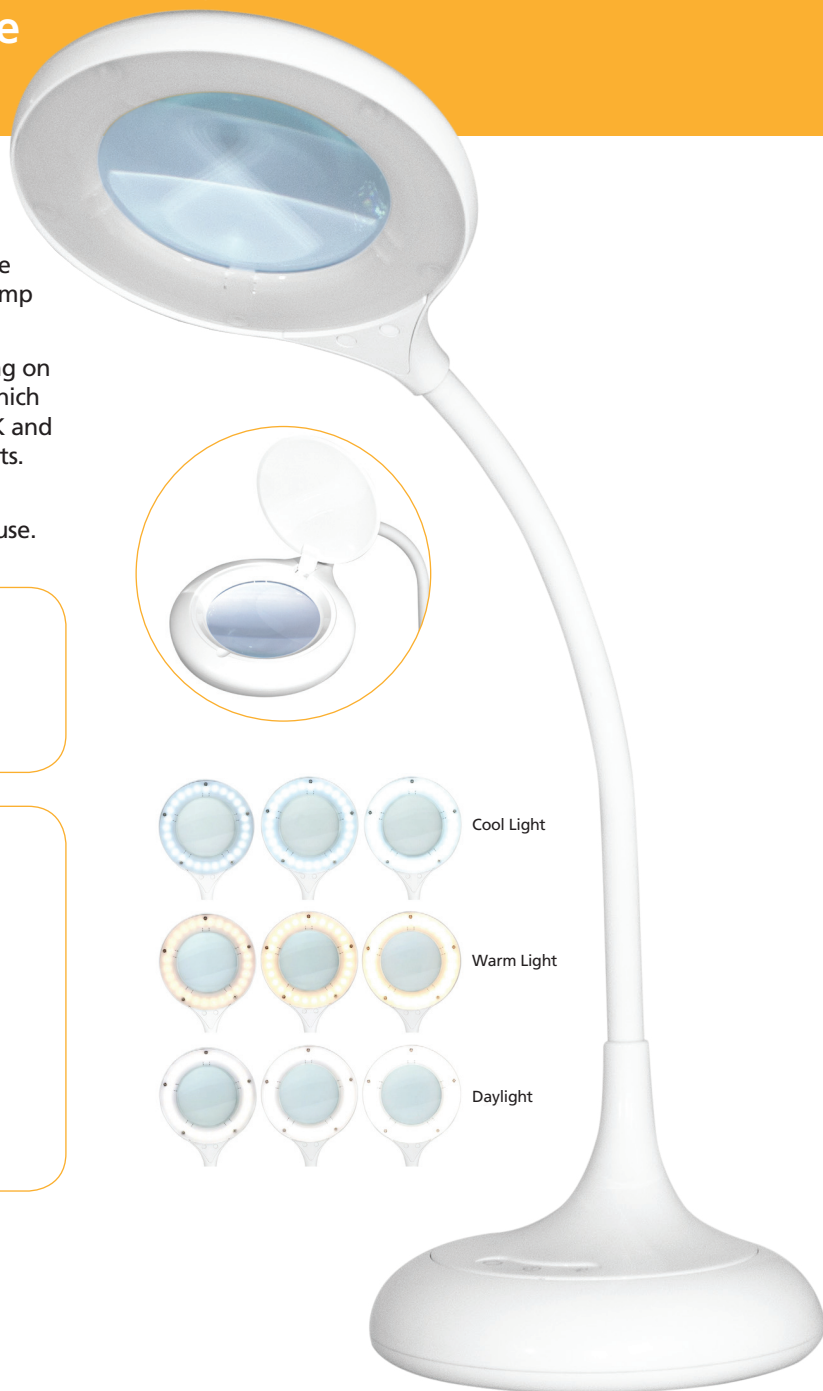

Chameleon Desk Magnifier

A sturdy desk lamp, with 3 colour settings.
Ideal for working with intricate detail.

The Chameleon Desk Magnifier is a modern designed, sturdy desk lamp with a flexible goose neck.

It has 3X magnification, making it ideal for crafters, mobile beauty, reading and users with low levels of vision. This lamp is ideal for working with intricate detail.

The bright LEDs clearly light up the area the lamp is shining on and features three touch sensitive buttons on the base, which control the colour temperature of the lamp (2800K, 4000K and 6500K), as well as adjust the brightness of light that it emits.

The magnifier which is situated between the LEDs on the circular head, has a cover to protect the lens when not in use.

FEATURES

- Flexible Goose Neck.
- 3 step dimmer technology.
- 3 X magnification lens surrounded by daylight LEDs.

TECHNICAL DETAILS

- Light diameter: 14cm (5.5 inches).
- Magnifier diameter: 8.3cm (3.25 inches).
- Height: 52cm (20.5 inches).
- Base diameter: 15cm (6 inches).
- Colour temperature: 2800K, 4000K and 6500K.
- Lumens: 490.
- Magnification: 8D (3X).
- Weight: 1.1kg.
- Colour: White.
- Comes with a 2 year warranty.