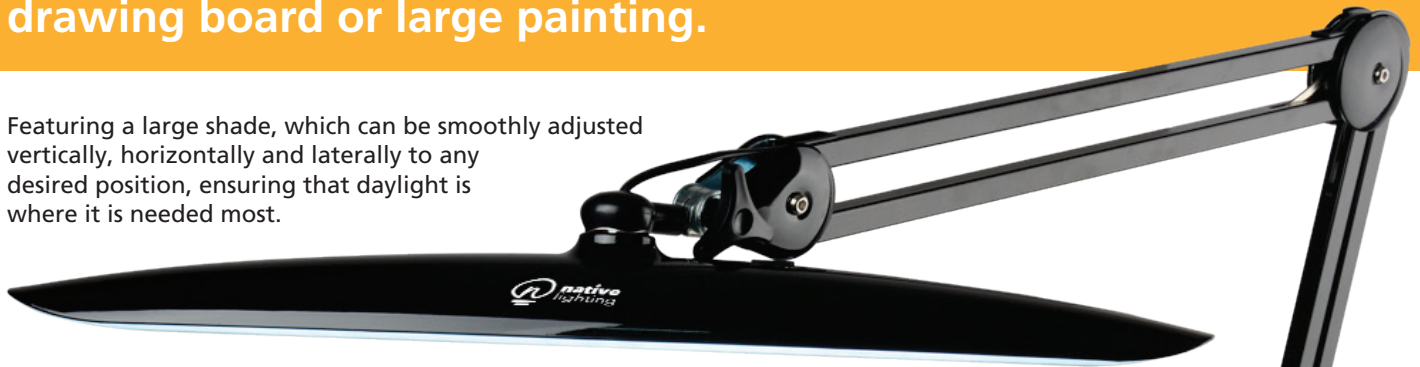

# ONYX Lamp

A high-powered LED professional lamp, which is designed to light up wide areas on a desk, workstation, drawing board or large painting.

Featuring a large shade, which can be smoothly adjusted vertically, horizontally and laterally to any desired position, ensuring that daylight is where it is needed most.

The durable metal arm ensures that the lamp head can be positioned at the users desired height.

## FEATURES

- Wide head ensures light spreads evenly across large areas.
- Adjustable head means you can shine light exactly where you need it.
- 117 LED's.
- Dimmer - ON 100% - 75% - 50% - 25% - OFF
- Fixes to surfaces via a clamp (which is supplied).
- A long arm reach of 98cm (38.5 inches).

## TECHNICAL DETAILS

- Colour temperature: 6500K (daylight).
- Head width: 50cm (19.75 inches), Head depth: 9.5cm (3.75 inches), Reach: 98cm (38.5 inches), Clamp depth: 6.2cm (2.5 inches).
- Weight: 1.68kg.
- Colour: Black.
- Comes with a 2 year warranty.