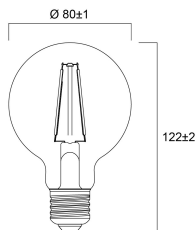

TECHNICAL DRAWINGS