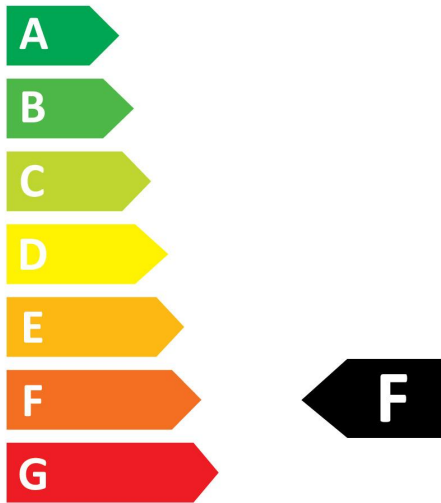

SYLVANIA

ToLEDo Retro G80

ToLEDo RT G80 V5 CL 640LM 827 E27 SL

0029544

SYLVANIA

0029544

6
kWh/1000h

2019/2015