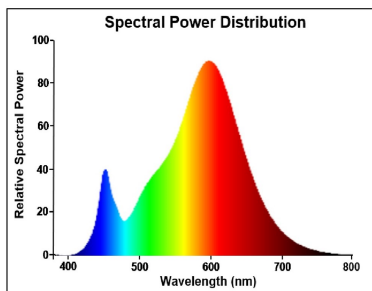

ToLEDo Retro G80

ToLEDo RT G80 V5 CL 640LM 827 E27 SL

0029544

DUN14 (outer)	15410288295449
Units per outer package	6
Packaging outer length / height (cm)	26.9
Packaging outer width (cm)	18.1
Packaging outer depth (cm)	14.5

Safety data

Optimal operating condition (°C)	-20-40
Breakage cleaning instructions	Not applicable
Special purpose lamp	No
Dry applications use only	Yes
Suitable for household illumination	Yes
Safety message	Not Suitable for totally enclosed fixtures

PHOTOMETRY