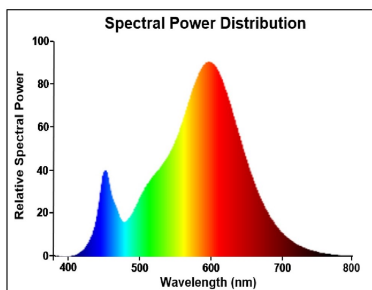

TOLEDO BALL

ToLEDo Ball V7 250LM 827 E27 SL

0029619

Packaging

Single packaging type	Carton
Product EAN number	5410288296197
Packaging single length / height (cm)	5.0
Packaging single width (cm)	5.0
Packaging single depth (cm)	9.5
DUN14 (outer)	15410288296194
Units per outer package	6
Packaging outer length / height (cm)	15.8
Packaging outer width (cm)	10.7
Packaging outer depth (cm)	10.2

Safety data

Optimal operating condition (°C)	-20-40
Breakage cleaning instructions	Not applicable
Special purpose lamp	No
Dry applications use only	Yes
Suitable for household illumination	Yes
Safety message	Not Suitable for totally enclosed fixtures

PHOTOMETRY

TECHNICAL DRAWINGS