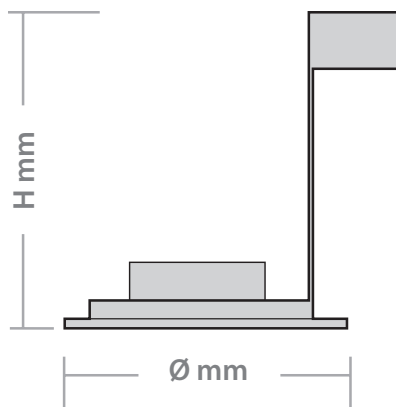

HOOP

GU10 STEEL DOWNLIGHT

Hoop delivers outstanding value for money for a GU10 downlight. Featuring steel bezels and available in Fixed and Tilt options in 4 colour finishes.

Features

- Value for money GU10 downlight
- Fixed & Tilt options available
- Choice of white, chrome, satin chrome and brass finish
- Supplied with pre-wired lampholder and terminal block mounting bracket
- Recommended for use with Red Arrow GU10 LED lamps (order separately)

Specification

Material:	Bezel: Steel
IP Rating:	IP20
Electrical Class:	Class I
Guarantee:	1 Year

Dimensions

Product	Dimensions	Cut Out
Fixed	H: 100mm, Ø: 80mm	Ø57mm
Tilt	H: 95mm, Ø: 88mm	Ø67mm

Product Code	Description	Colour Finish	Weight (Kg)	Barcode
HS/FW	Hoop Fixed	White	0.09	5055807621700
HS/FC	Hoop Fixed	Chrome	0.09	5055807621717
HS/FSC	Hoop Fixed	Satin Chrome	0.09	5055807621724
HS/FB	Hoop Fixed	Brass	0.09	5055807621731
HS/TW	Hoop Tilt	White	0.14	5055807621748
HS/TC	Hoop Tilt	Chrome	0.14	5055807621755
HS/TSC	Hoop Tilt	Satin Chrome	0.14	5055807621762
HS/TB	Hoop Tilt	Brass	0.14	5055807621779