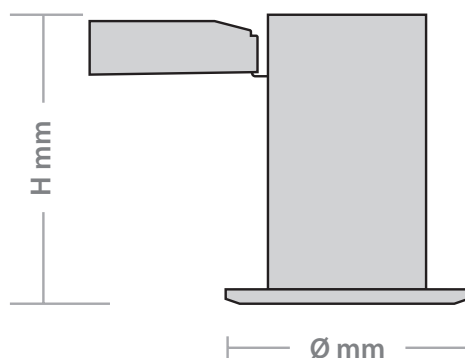

Features

- Fire rated for 30, 60 & 90 minutes to BS 476:20:1987 & BS476:21:1987
- Acoustic rating: ISO 10140-2:2010
- IP65, Fixed & Tilt options available
- White, chrome, satin chrome and brass finish
- Includes terminal block with heavy duty loop-in / loop-out lever terminals
- Recommended for use with Red Arrow GU10 LED lamps (order separately)

Specification

| | |
|--------------------------|---|
| Material: | Bezel: Die-Cast Aluminium Housing: Steel |
| IP Rating: | IP20 / IP65 (IP65 from below ceiling) |
| Electrical Class: | Class: I |
| Guarantee: | 1 Year |

Dimensions

| Product | Dimensions | Cut Out |
|--------------|-------------------|---------|
| Fixed | H: 95mm, Ø: 86mm | Ø75mm |
| Tilt | H: 95mm, Ø: 100mm | Ø90mm |
| IP65 | H: 105mm, Ø: 86mm | Ø75mm |