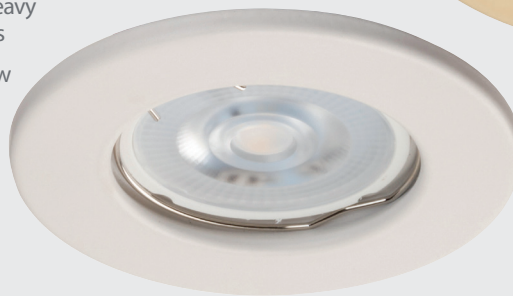

## GU10 STEEL FIRE RATED DOWNLIGHT

Offering excellent value for money, Ignis is a range of fire rated downlights with steel bezels. Designed for use with GU10 lamps, as Fixed and Tilt options in 4 finishes. All feature Red Arrow's innovative terminal block.

### Features

- Fire rated for 30, 60 & 90 minutes to BS 476:20:1987 & BS476:21:1987
- Acoustic rating: ISO 10140-2:2010
- Fixed & Tilt options available
- White, chrome, satin chrome and brass finish
- Includes fast-fit terminal block with heavy duty loop-in / loop-out lever terminals
- Recommended for use with Red Arrow GU10 LED lamps (order separately)

### Dimensions

Product	Dimensions	Cut Out
<b>Fixed</b>	H: 85mm, Ø: 85mm	Ø65mm
<b>Tilt</b>	H: 95mm, Ø: 87mm	Ø75mm

Product Code	Description	Colour Finish	Weight (Kg)	Barcode
IGS/FW	Ignis Fixed	White	0.26	5055807621502
IGS/FC	Ignis Fixed	Chrome	0.26	5055807621519
IGS/FSC	Ignis Fixed	Satin Chrome	0.26	5055807621526
IGS/FB	Ignis Fixed	Brass	0.26	5055807621533
IGS/TW	Ignis Tilt	White	0.26	5055807621540
IGS/TC	Ignis Tilt	Chrome	0.26	5055807621557
IGS/TSC	Ignis Tilt	Satin Chrome	0.26	5055807621564
IGS/TB	Ignis Tilt	Brass	0.26	5055807621571

Chrome Finish Fixed

White Finish Tilt

[www.redarrowelectrical.co.uk](http://www.redarrowelectrical.co.uk)