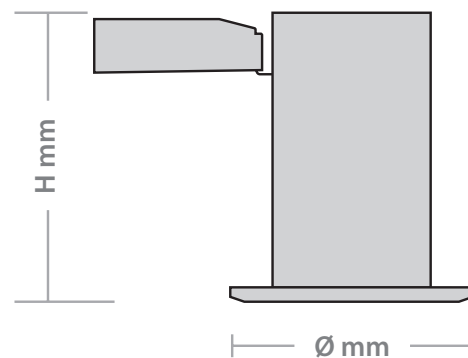

### Features

- Fire rated for 30, 60 & 90 minutes to BS 476:20:1987 & BS476:21:1987
- Acoustic rating: ISO 10140-2:2010
- Fixed & Tilt options available
- White, chrome, satin chrome and brass finish
- Includes fast-fit terminal block with heavy duty loop-in / loop-out lever terminals
- Recommended for use with Red Arrow GU10 LED lamps (order separately)

### Dimensions

Product	Dimensions	Cut Out
<b>Fixed</b>	H: 85mm, Ø: 85mm	Ø65mm
<b>Tilt</b>	H: 95mm, Ø: 87mm	Ø75mm

Product Code	Description	Colour Finish	Weight (Kg)	Barcode
IGS/FW	Ignis Fixed	White	0.26	5055807621502
IGS/FC	Ignis Fixed	Chrome	0.26	5055807621519
IGS/FSC	Ignis Fixed	Satin Chrome	0.26	5055807621526
IGS/FB	Ignis Fixed	Brass	0.26	5055807621533
IGS/TW	Ignis Tilt	White	0.26	5055807621540
IGS/TC	Ignis Tilt	Chrome	0.26	5055807621557
IGS/TSC	Ignis Tilt	Satin Chrome	0.26	5055807621564
IGS/TB	Ignis Tilt	Brass	0.26	5055807621571