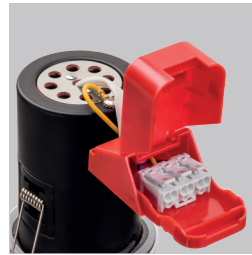

## GU10 STEEL FIRE RATED DOWNLIGHT

Offering excellent value for money, Ignis is a range of fire rated downlights with steel bezels. Designed for use with GU10 lamps, as Fixed and Tilt options in 4 finishes. All feature Red Arrow's innovative terminal block.

### Features

- Fire rated for 30, 60 & 90 minutes to BS 476:20:1987 & BS476:21:1987
- Acoustic rating: ISO 10140-2:2010
- Fixed & Tilt options available
- White, chrome, satin chrome and brass finish
- Includes fast-fit terminal block with heavy duty loop-in / loop-out lever terminals
- Recommended for use with Red Arrow GU10 LED lamps (order separately)

### Dimensions

Product	Dimensions	Cut Out
<b>Fixed</b>	H: 85mm, Ø: 85mm	Ø65mm
<b>Tilt</b>	H: 95mm, Ø: 87mm	Ø75mm

Product Code	Description	Colour Finish	Weight (Kg)	Barcode
IGS/FW	Ignis Fixed	White	0.26	5055807621502
IGS/FC	Ignis Fixed	Chrome	0.26	5055807621519
IGS/FSC	Ignis Fixed	Satin Chrome	0.26	5055807621526
IGS/FB	Ignis Fixed	Brass	0.26	5055807621533
IGS/TW	Ignis Tilt	White	0.26	5055807621540
IGS/TC	Ignis Tilt	Chrome	0.26	5055807621557
IGS/TSC	Ignis Tilt	Satin Chrome	0.26	5055807621564
IGS/TB	Ignis Tilt	Brass	0.26	5055807621571

Chrome Finish Fixed

White Finish Tilt

[www.redarrowelectrical.co.uk](http://www.redarrowelectrical.co.uk)