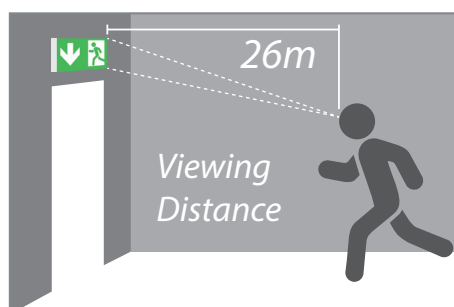

Dimensions