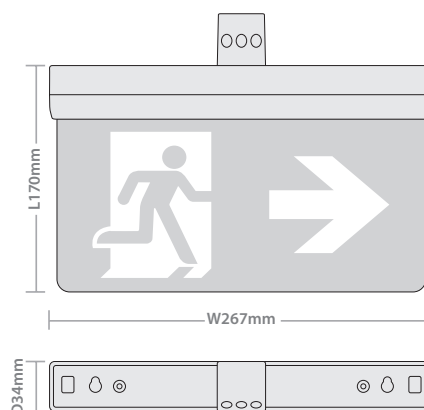

5-IN-1

MULTI-POSITIONAL EXIT SIGN

Our 5 in 1 LED Emergency Exit Sign is incredibly versatile and can be mounted in 5 different ways, without any additional accessories. Can be configured for maintained or non-maintained operation.

Features

- Ceiling, wall and 90° flag mounting
- Suspended and recessed mounting kits included
- Choice of legend (supplied separately)
- Latest LiFeP04 battery technology

Specification

Material:	Polycarbonate (Legend - Acrylic)
Colour Temperature:	6000K
Colour Finish:	Green & White
CRI	Ra>70
LED Lifetime:	L70B50 40,000 Hrs
Power Factor:	0.5
Emergency Battery Type:	LifeP04
IP Rating:	IP20
IK Rating:	IK20
Working Temperature:	0°C to 40°C
Electrical Class:	Class II
Guarantee:	2 Years

Dimensions

Product Code	Description	Wattage	Lumen Output	Net Weight (kg)	Barcode
MPESPW	5 In 1 Emergency Exit Sign Excluding Legend	1W/2W	60 lm	0.33	5055807620574
MPELUPW	5 In 1 Exit Legend Up	-	-	0.14	5055807620567
MPELDPW	5 In 1 Exit Legend Down	-	-	0.14	5055807620543
MPELLRPW	5 In 1 Exit Legend Right / Left	-	-	0.14	5055807620550