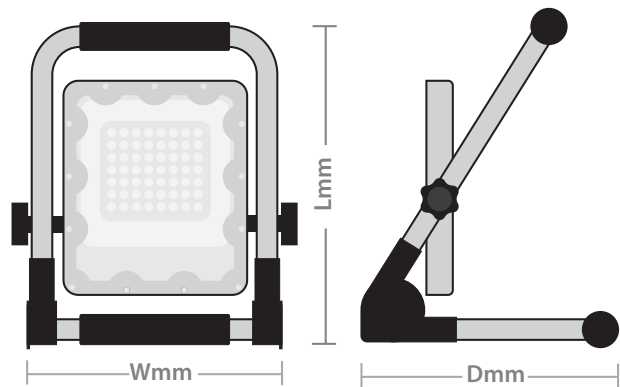

## RECHARGEABLE FLOODLIGHTS

Krypton is a lightweight, portable, rechargeable floodlight with a sleek design. Push button operation features 3 light levels and amber SOS flashing sequence, plus last level memory on/off function.

### Features

- Up to 12 hours of light when fully charged
- Choice of 3 light levels - 100%/60%/20%
- Handy amber SOS flashing function
- Folds flat - fully adjustable bracket

### Specification

<b>Material:</b>	Body: Die-cast Aluminium Lens: Polycarbonate
<b>Colour Temperature:</b>	6000K
<b>Colour Finish:</b>	Yellow
<b>CRI:</b>	>80
<b>LED Lifetime:</b>	L70B50 30,000 Hrs
<b>Charge Time:</b>	5-6 Hours
<b>Operation Time:</b> (From full charge)	100% - 4 Hrs 60% - 9 Hrs 20% - 12 Hrs
<b>Charge Cable:</b>	USB Charging cable included
<b>IP Rating:</b>	IP65
<b>IK Rating:</b>	IK08
<b>Battery Type:</b>	Lithium Ion
<b>Working Temperature:</b>	-20°C to 45°C
<b>Guarantee:</b>	2 Years

### Dimensions

Product Code	Dimensions
KRY10	L: 269mm, W: 204mm, D: 183mm
KRY20	L: 280mm, W: 218mm, D: 183mm
KRY50	L: 382mm, W: 292mm, D: 215mm

Product Code	Description	Wattage	Lumen Output	Efficacy	Beam Angle	Weight (Kg)	Barcode
KRY10	Krypton Rechargeable Floodlight	10W	600 / 360 / 120 lm	60 lm/W	90°	0.7	5055807622837
KRY20	Krypton Rechargeable Floodlight	20W	1000 / 600 / 200 lm	51 lm/W	90°	0.87	5055807622844
KRY50	Krypton Rechargeable Floodlight	50W	2400 / 1440 / 480 lm	50 lm/W	90°	1.61	5055807622851
KRY/USB	Krypton USB Charging Cable	-	-	-	-	-	-