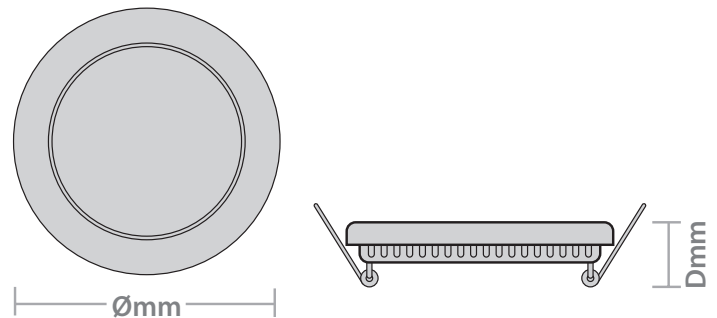

Specification

Material:	Bezel: Die-Cast Aluminium Diffuser: TP(b) rated PS
Colour Temperature:	3000K, 4000K & 6000K
Colour Finish	White 9016
CRI	Ra>80
LED Lifetime:	L70B50 30,000 Hrs
IP Rating:	IP44 (from below ceiling)
IK Rating:	IK04
Working Temperature:	-10°C to 50°C
Power Factor	0.9
Electrical Class	Class II
Guarantee:	3 Years

Dimensions

Product Code	Dimensions	Cut Out
ORB6	Ø: 120mm, D: 30mm	108 mm
ORB12	Ø: 170mm, D: 34mm	157 mm
ORB15	Ø: 200mm, D: 34mm	180 mm
ORB18	Ø: 225mm, D: 34mm	205 mm
ORB20	Ø: 240mm, D: 35mm	220 mm

Product Code	Description	Wattage	Colour Temperature	Lumen Output	Efficacy	Weight (Kg)	Barcode
ORB6-30	Orbit Circular Downlight	6W	3000K	450 lm	75 lm/W	0.10	5055807622295
ORB6-40	Orbit Circular Downlight	6W	4000K	450 lm	75 lm/W	0.10	5055807622301
ORB6-60	Orbit Circular Downlight	6W	6000K	450 lm	75 lm/W	0.10	5055807622318
ORB12-30	Orbit Circular Downlight	12W	3000K	900 lm	75 lm/W	0.23	5055807622325
ORB12-40	Orbit Circular Downlight	12W	4000K	900 lm	75 lm/W	0.23	5055807622332
ORB12-60	Orbit Circular Downlight	12W	6000K	900 lm	75 lm/W	0.23	5055807622349
ORB15-30	Orbit Circular Downlight	15W	3000K	1125 lm	75 lm/W	0.30	5055807622356
ORB15-40	Orbit Circular Downlight	15W	4000K	1125 lm	75 lm/W	0.30	5055807622363
ORB15-60	Orbit Circular Downlight	15W	6000K	1125 lm	75 lm/W	0.30	5055807622370
ORB18-30	Orbit Circular Downlight	18W	3000K	1440 lm	80 lm/W	0.39	5055807622387
ORB18-40	Orbit Circular Downlight	18W	4000K	1440 lm	80 lm/W	0.39	5055807622394
ORB18-60	Orbit Circular Downlight	18W	6000K	1440 lm	80 lm/W	0.39	5055807622400
ORB20-30	Orbit Circular Downlight	20W	3000K	1600 lm	80 lm/W	0.50	5055807622417
ORB20-40	Orbit Circular Downlight	20W	4000K	1600 lm	80 lm/W	0.50	5055807622424
ORB20-60	Orbit Circular Downlight	20W	6000K	1600 lm	80 lm/W	0.50	5055807622431