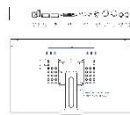

21.5" TFT LCD Full HD Colour Monitor LED Back Light, 1920 x 1080P, inputs of HDMI x 2, DVI, VGA, Composite Video In/Out BNC. Y/C (S-Video), Audio In/Out and via Speakers, I/R Remote Control. **Options:** Touch screen or Glass Front. Other sizes available.

Main Features:

- Resolution: 1920 x 1080P – Full HD
- Picture Ratio: 16:9
- Brightness: 250 cd/m2 - LED Back Light.
- Contrast Ratio: 3000:1
- Inputs: HDMI, DVI, VGA, Composite video BNC. S-Video, Audio.
- Outputs: Composite Video BNC, Audio.
- Mounting: VESA 75 or 100, Key Hole, Stand.
- Slim Aluminium cabinet finished in Black.
- 3D De-Interlaced Technology.
- Anti-blur/image auto.
- Speaker 2 x 2 Watts max.
- USB: For Media and service use.

SPECIFICATIONS:

- Active area: 476.064 x 267.786 (WxH)mm. • 16.7M Colours. • PAL and NTSC Auto.
- Response Time: 13/5 ms (Tr/Tf). • Viewing angle: Left/Right: 89°, Up/ Down 89°.
- Controls/Indicators: Front: On LED, I/R sensor. Rear: Source, Menu, Item, Up, Down, Power.
- Power Source: 12V DC, 1.83 Amp, 21 Watts approx. AC Adaptor: 90-264V 50/60Hz 1.5Amps.
- Dimensions: 532.3 x 323.3 x 56 (65 with stand). Carton: 620 x 500 x 180 (WxHxD)mm.
- Weight: Unit: 4.66 Kgms, Carton: 6.79 Kgms. • Temp: Operation: 0°C~50°C.