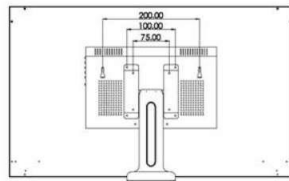

Main Features:

- Resolution: 1920 x 1080P – Full HD
- Picture Ratio: 16:9
- Brightness: 250 cd/m2 - LED Back Light.
- Contrast Ratio: 3000:1
- Inputs: HDMI, DVI, VGA, Composite video BNC. S-Video, Audio.
- Outputs: Composite Video BNC, Audio.
- Mounting: VESA 75 or 100, Key Hole, Stand.
- Slim Aluminium cabinet finished in Black.
- 3D De-Interlaced Technology.
- Anti-blur/image auto.
- Speaker 2 x 2 Watts max.
- USB: For Media and service use.

SPECIFICATIONS:

- Active area: 476.064 x 267.786 (WxH)mm. • 16.7M Colours. • PAL and NTSC Auto.
- Response Time: 13/5 ms (Tr/Tf). • Viewing angle: Left/Right: 89°, Up/ Down 89°.
- Controls/Indicators: Front: On LED, I/R sensor. Rear: Source, Menu, Item, Up, Down, Power.
- Power Source: 12V DC, 1.83 Amp, 21 Watts approx. AC Adaptor: 90-264V 50/60Hz 1.5Amps.
- Dimensions: 532.3 x 323.3 x 56 (65 with stand). Carton: 620 x 500 x 180 (WxHxD)mm.
- Weight: Unit: 4.66 Kgms, Carton: 6.79 Kgms. • Temp: Operation: 0°C~50°C.