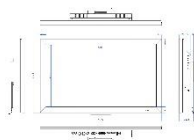

21.5" TFT LCD Full HD Colour Monitor LED Back Light, 1920 x 1080P, inputs of HDMI x 2, DVI, VGA, Composite Video In/Out BNC. Y/C (S-Video), Audio In/Out and via Speakers, I/R Remote Control. **Options:** Touch screen or Glass Front. Other sizes available.

Main Features:

- Resolution: 1920 x 1080P – Full HD
- Picture Ratio: 16:9
- Brightness: 250 cd/m2 - LED Back Light.
- Contrast Ratio: 3000:1
- Inputs: HDMI, DVI, VGA, Composite video BNC. S-Video, Audio.
- Outputs: Composite Video BNC, Audio.
- Mounting: VESA 75 or 100, Key Hole, Stand.
- Slim Aluminium cabinet finished in Black.
- 3D De-Interlaced Technology.
- Anti-blur/image auto.
- Speaker 2 x 2 Watts max.
- USB: For Media and service use.

SPECIFICATIONS:

- Active area: 476.064 x 267.786 (WxH)mm. • 16.7M Colours. • PAL and NTSC Auto.
- Response Time: 13/5 ms (Tr/Tf). • Viewing angle: Left/Right: 89°, Up/ Down 89°.
- Controls/Indicators: Front: On LED, I/R sensor. Rear: Source, Menu, Item, Up, Down, Power.
- Power Source: 12V DC, 1.83 Amp, 21 Watts approx. AC Adaptor: 90-264V 50/60Hz 1.5Amps.
- Dimensions: 532.3 x 323.3 x 56 (65 with stand). Carton: 620 x 500 x 180 (WxHxD)mm.
- Weight: Unit: 4.66 Kgms, Carton: 6.79 Kgms. • Temp: Operation: 0°C~50°C.