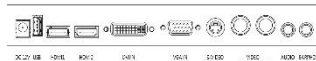

21.5" TFT LCD Full HD Colour Monitor LED Back Light, 1920 x 1080P, inputs of HDMI x 2, DVI, VGA, Composite Video In/Out BNC. Y/C (S-Video), Audio In/Out and via Speakers, I/R Remote Control. **Options:** Touch screen or Glass Front. Other sizes available.

Main Features:

- Resolution: 1920 x 1080P – Full HD
- Picture Ratio: 16:9
- Brightness: 250 cd/m2 - LED Back Light.
- Contrast Ratio: 3000:1
- Inputs: HDMI, DVI, VGA, Composite video BNC. S-Video, Audio.
- Outputs: Composite Video BNC, Audio.
- Mounting: VESA 75 or 100, Key Hole, Stand.
- Slim Aluminium cabinet finished in Black.
- 3D De-Interlaced Technology.
- Anti-blur/image auto.
- Speaker 2 x 2 Watts max.
- USB: For Media and service use.

SPECIFICATIONS:

- Active area: 476.064 x 267.786 (WxH)mm. • 16.7M Colours. • PAL and NTSC Auto.
- Response Time: 13/5 ms (Tr/Tf). • Viewing angle: Left/Right: 89°, Up/ Down 89°.
- Controls/Indicators: Front: On LED, I/R sensor. Rear: Source, Menu, Item, Up, Down, Power.
- Power Source: 12V DC, 1.83 Amp, 21 Watts approx. AC Adaptor: 90-264V 50/60Hz 1.5Amps.
- Dimensions: 532.3 x 323.3 x 56 (65 with stand). Carton: 620 x 500 x 180 (WxHxD)mm.
- Weight: Unit: 4.66 Kgms, Carton: 6.79 Kgms. • Temp: Operation: 0°C~50°C.