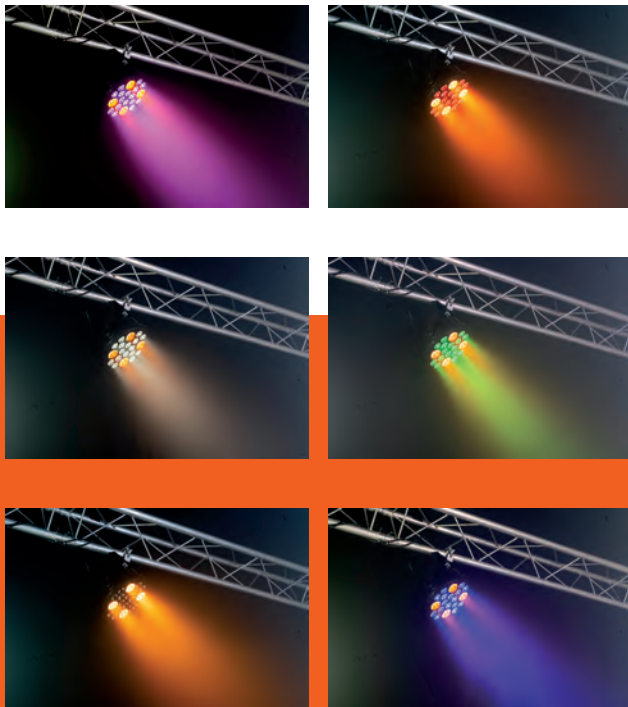

CODE: **16-2084**
EAN: **5420047141552**

LOGISTIC VALUES / VALEURS LOGISTIQUES

Height / Hauteur	28,0cm
Width / Largeur	26,0cm
Depth / Profondeur	12,0cm
Volume	0,009m³
Net weight / Poids net	1,9kg
Gross weight / Poids brut	2,5kg
Carton qty / Colisage	10 pcs