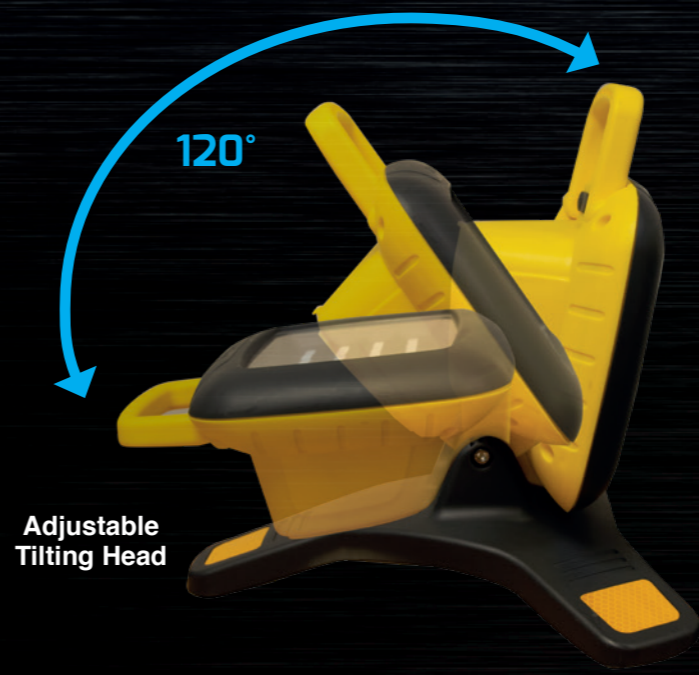

## 5 Years Warranty\*

 NightSearcher

NOW  
6000  
LUMENS

Red and Various Colours Available By Special Order

Optional T-Bar tripod gives 12000 Lumens

### Powerful Professional Rechargeable Floodlight

- 6000 Lumens light output
- 60m beam
- 4 light levels
- Hybrid design – powered by internal battery or AC charger
- Robust housing made from the toughest composite materials
- Drop tested from 2.5m
- Lightweight only 1.5kg
- IP54 Waterproof
- Li-ion battery (97.68Wh)
- Battery status indication
- Supplied with AC Mains Charger (Optional Vehicle Charger available)