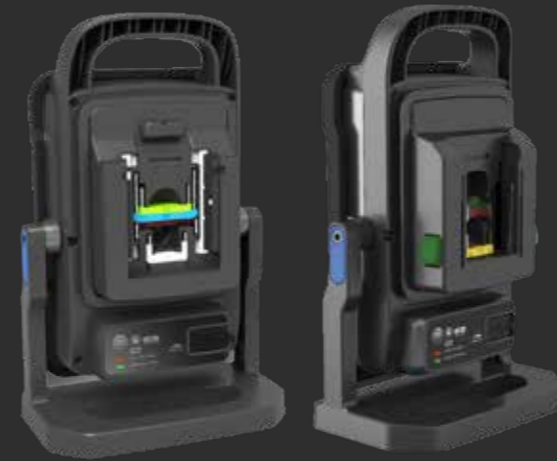

2.2K Lumens

5K Lumens

10K Lumens

Operates from power tool batteries

The new professional **Kanga Star** work light range are powered by 7 of the most popular **power tool batteries**. They can also be run using the optionally available 6A battery pack and/or the AC mains adaptor (5K + 10K). Giving you complete flexibility and continuous light and never be left in the dark.

Compatible with the 7 most popular power tool battery brands

Panasonic, Hikoki (Hitachi), Makita, Bosch, Dewalt, Milwaukee and Metabo

Adjustable tilting light head

Changeable power tool batteries (14.4V + 18V)

Magnetic Base

Kanga Star 5K and 10K

Supplied with either A or B power tool adaptor:

Adaptor A: Panasonic, Hikoki, Makita, Bosch
Adaptor B: Dewalt, Milwaukee, Metabo

COB LED brighter and higher quality beam of light

Up to 100 metre beam

YouTube
Scan QR code to see this product in action