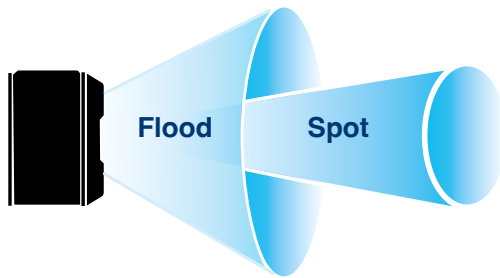

Spot to Flood - Zoom Head Torch Range

Zoom Focus Beam
Long Distance Spot Beam
To
Wide Flood Beam

FLOOD BEAM

SPOT BEAM

New Zoom 700 + 700R Adjustable Spot to Flood Zoom Head Torch

Two models available:

Zoom 700

Supplied with 3 x AAA Alkaline batteries

Zoom 700R

Supplied with a removable Lithium battery pack

OR

- 700lm
- 200m Beam
- 1.5 to 25hrs
- IP64

- Wide flood beam + long distance Spot beam
- Hybrid power supply - rechargeable lithium battery and disposable batteries
- Compact and lightweight design
- Warm white diffused beam for close up work
- 90° beam angle adjustment
- Adjustable non-slip head straps