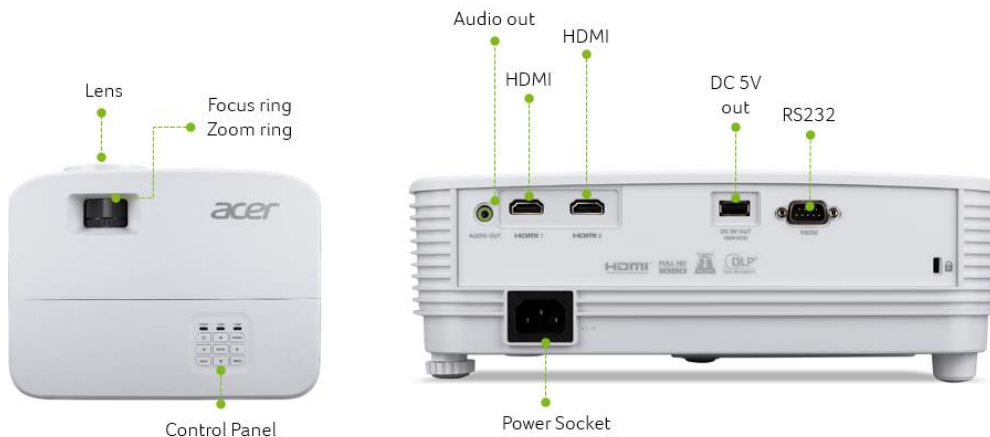

Feature Highlights

Expressive Display

- Full HD (1,920 x 1,080)
- 4,000 ANSI lumens brightness
- Dynamic Black 13,000:1
- Acer LumiSense smart detection
- Acer ColorBoost3D brings true-to color
- Acer ColorSafe II prevents color de
- Acer BlueLight Shield
- HDMI 3D

Enhanced Usability

- ISFccc certificated
- HDMI CEC control
- Low input lag
- Wireless Projection (optional)
- 3W built-in speaker
- Acer Display Widget

Installation flexibility

- Image shift
- Auto Keystone Correction
- Auto Ceiling-mounted Correction
- AC power on
- 24/7 operation

Eco-friendly Functionality

- Acer EcoProjection reduced up to 70% power consumption.
- Up to 20,000 hours lamp life (EcoPro mode)

Product View

Optional Accessory

Brightness

4,000 lumens high brightness

4,000 lumens high brightness provides the ability to project crystal clear, vibrant images from a long distance on a large screen even in daytime indoors.

Resolution

Full HD (1920 x 1080) resolution

1080p (1920x1080) is a set of HDTV high-definition video modes. With the superb clarity of available 1080p Full HD, you'll enjoy exceptional details no matter on Blu-ray movies, video games or business presentation.

Image Shift

Image Shift

Project with precision by utilizing the innovative Image Shift. Combining the digital zoom1 & Image Shift, you will be able to shift the image precisely in screen without redecorating existed mounting location. It also helps you avoid the keystone distortion

24/7 Operation

24/7

X1526 supports 24 hours-7 days of continuous projection when prolonged periods of use is required. This is especially useful for public display or museum exhibition.

About Acer

Founded in 1976, today Acer is one of the world's top ICT companies and has a presence in over 160 countries. As Acer looks into the future, it is focused on enabling a world where hardware, software and services will infuse with one another to open up new possibilities for consumers and businesses alike. From service-oriented technologies to the Internet of Things to gaming and virtual reality, Acer's 7,000+ employees are dedicated to the research, design, marketing, sale, and support of products and solutions that break barriers between people and technology. More information is at www.acer.com.