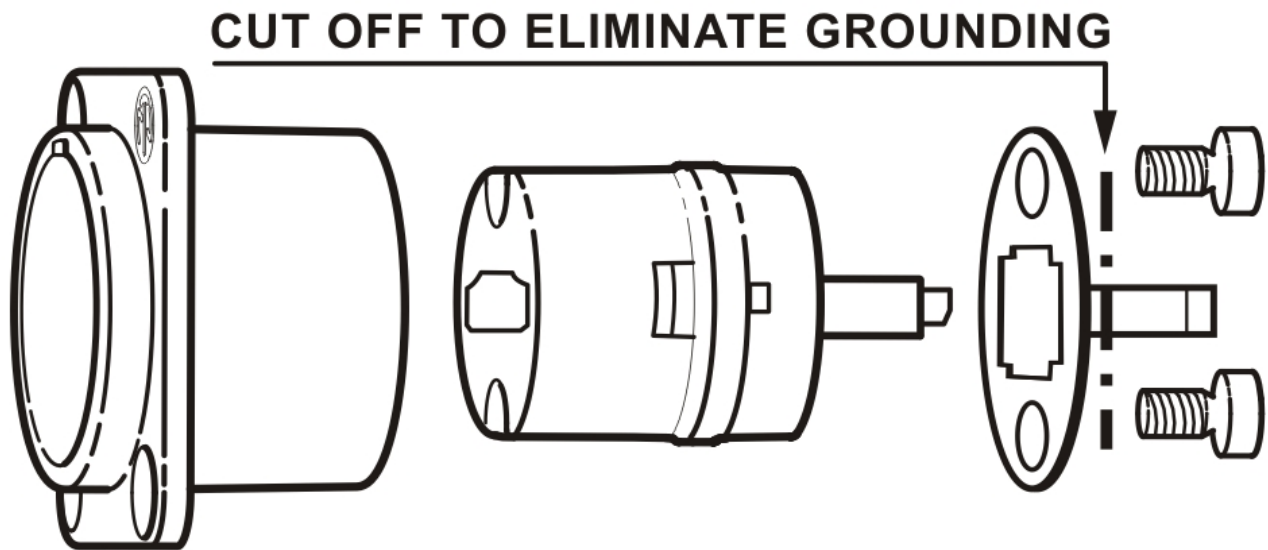

NAHDMI-W

HDMI feedthrough adapter, D-shape housing

Neutrik's HDMI solution for the transmission of any digital TV and PC video format including high-definition video (HDTV) can be integrated in networks very easy.

Features & Benefits

- To transmit any digital TV and PC video format including high-definition video (HDTV).
- IP65 ingress protection in mated condition with NKHDMI-* and SCDP-* sealing gasket
- Removable screen to chassis grounding
- HDMI feedthrough adapter with 19 pole HDMI receptacle at both ends
- Universally accepted standard D-shape housing
- Shielded system - high noise immunity and EMI protection due to continuous 360 degree shield

Removable screen to chassis grounding

Technical Information

Product	
Title	NAHDMI-W
Connection Type	Adapter
Gender	female

Mechanical	
Wiresize	
Locking device	Push-Pull
Mounting direction	Front or rear mounting (max 2 mm panel thickness)
Chassis shape	D
Lifetime	> 1000 mating cycles