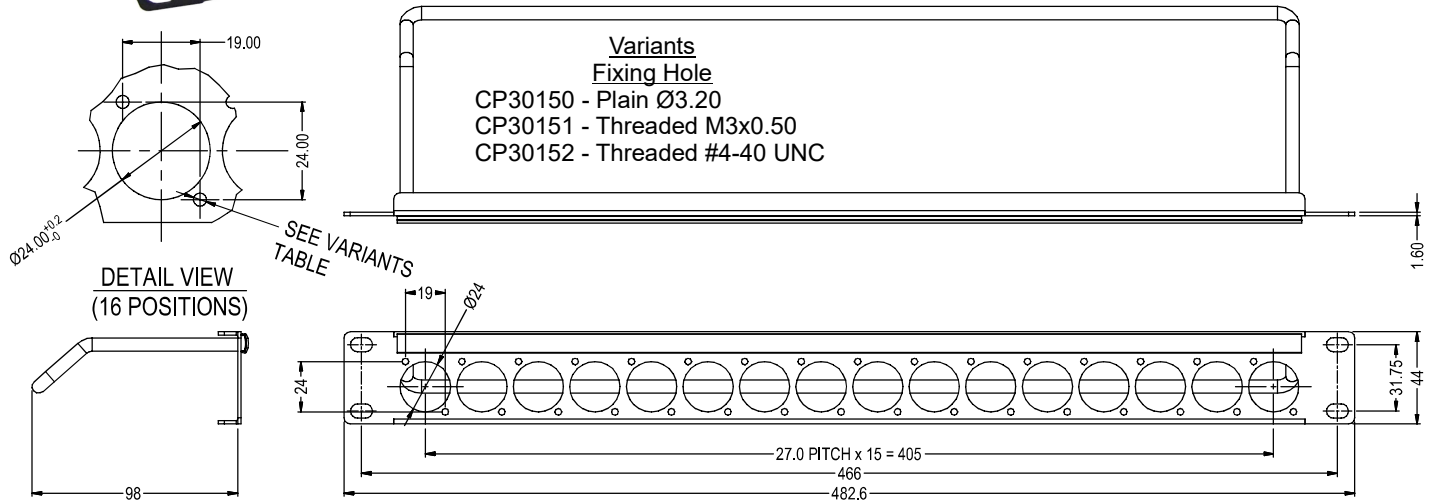

CLIFF

1U PANELS

16 holes of Ø24mm with cable bar and label strip

VARIANTS

CP30150 - 1U PANEL WITH PLAIN HOLES

CP30151 - 1U PANEL WITH M3 HOLES

CP30152 - 1U PANEL WITH 4-40 HOLES

LOADED PANEL